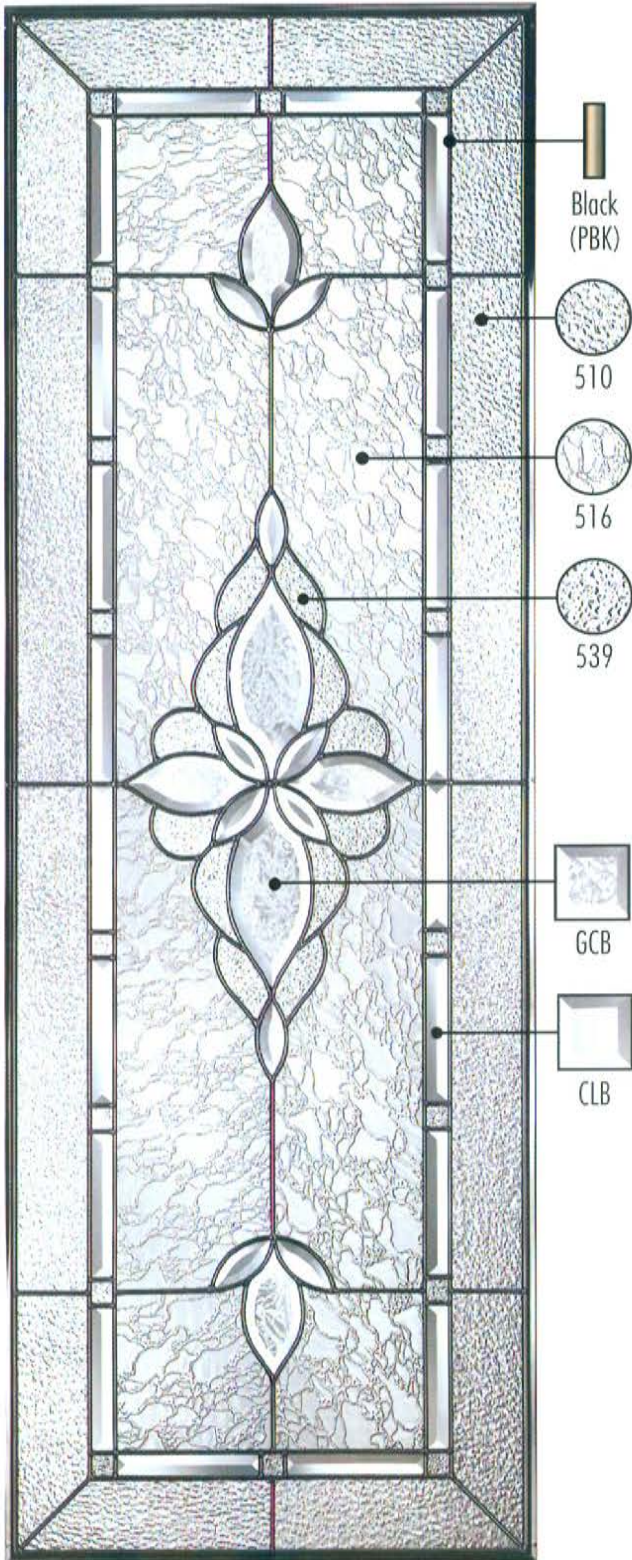

Hope Collection

NEW FOR 2010

DECORATIVE

All stock sizes available, see pg 51. Custom sizes, Glass colours and Impact option available.

The Limited Edition Glassworks Inc.