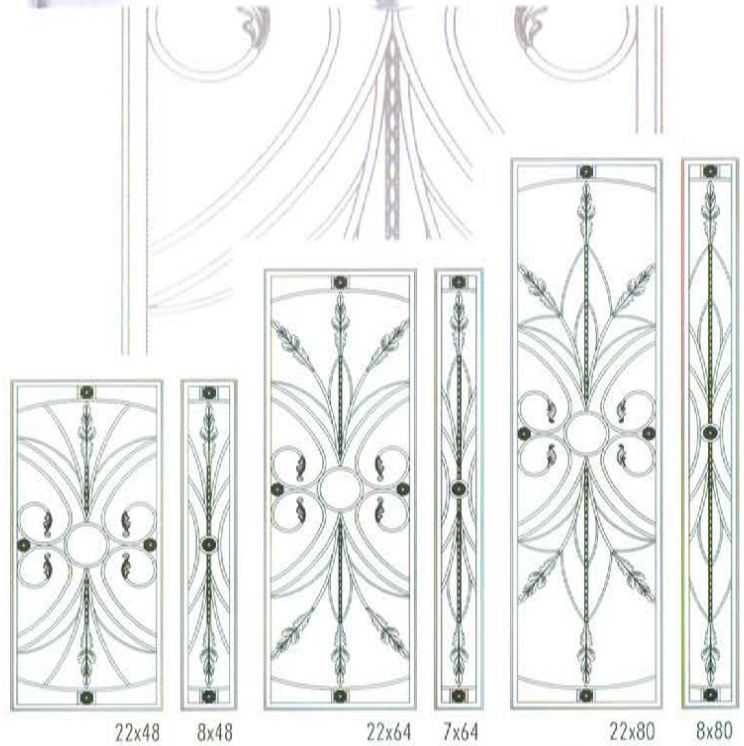

Classico Collection

WROUGHT-IRON

All stock sizes available, see pg 51. Custom sizes, Glass colours and Impact option available.

The Limited Edition Glassworks Inc.

Rustico Collection

WROUGHT-IRON

All stock sizes available, see pg 51. Custom sizes, Glass colours and Impact option available.

The Limited Edition Glassworks Inc.

Venetian Collection

ZOR-HIGCORW

All stock sizes available, see pg 51. Custom sizes, Glass colours and Impact option available.

The Limited Edition Glassworks Inc.

Ventura Collection