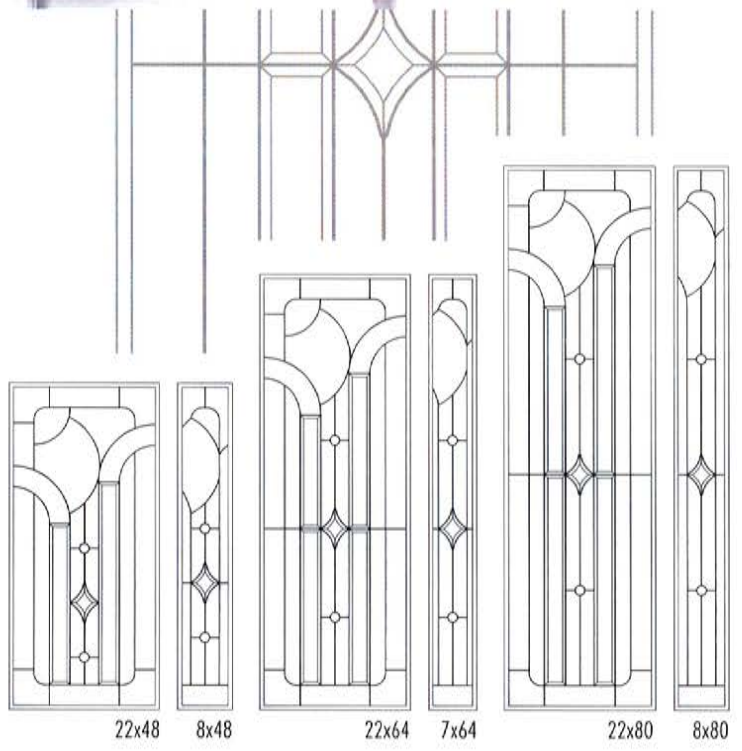

Toma Collection

DECORATIVE

All stock sizes available, see pg 51. Custom sizes, Glass colours and Impact option available.

The Limited Edition Glassworks Inc.