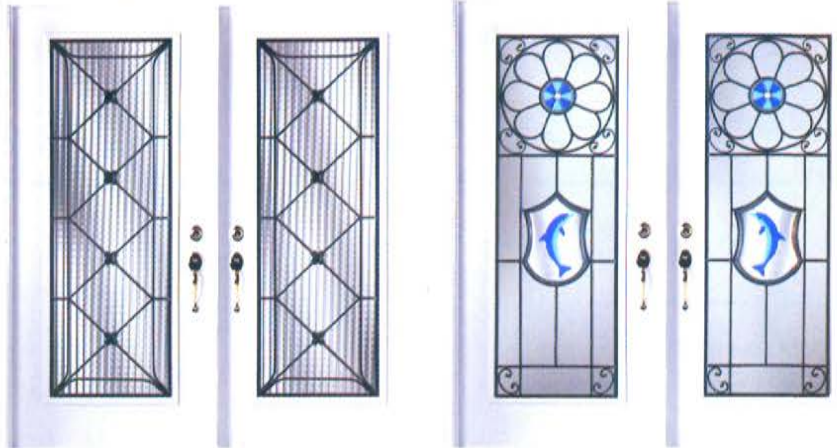

Variety of – Straight and Shape beveling
– Caming options
– Custom Decorative Glass

Wide selection of Wrought Iron unique designs.
Variety of Custom Sandblasting Designs.

Far Left: Swordfish Collection in Clear Glass
Near Left: Sea World Collection in Aurlite Glass

Variety of Custom Melted Designs.
Shower Doors available.