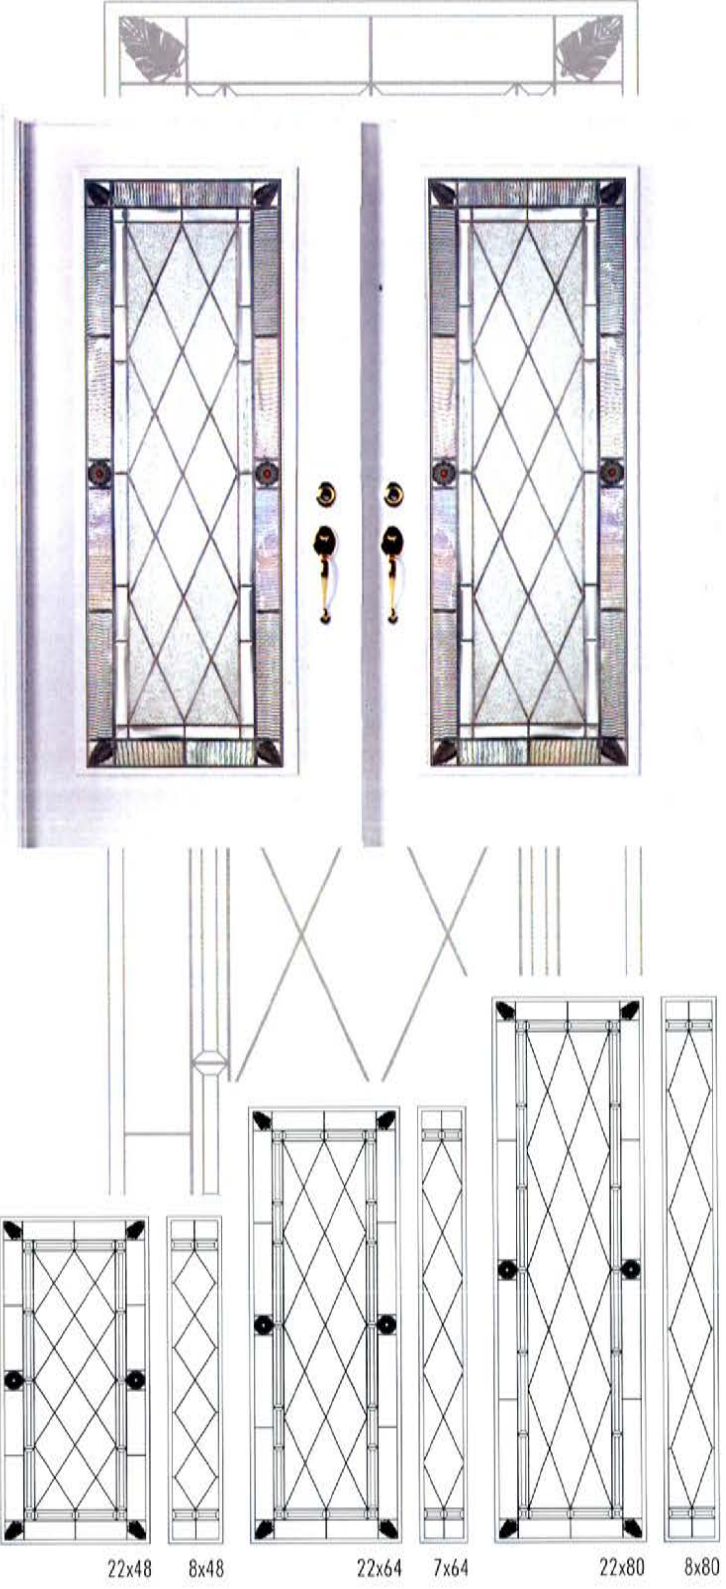

DECORATIVE

All stock sizes available, see pg 51. Custom sizes, Glass colours and Impact option available.

The Limited Edition Glassworks Inc.

Castico 1 Collection

NEW FOR 2010

DECORATIVE

All stock sizes available, see pg 51. Custom sizes, Glass colours and Impact option available.