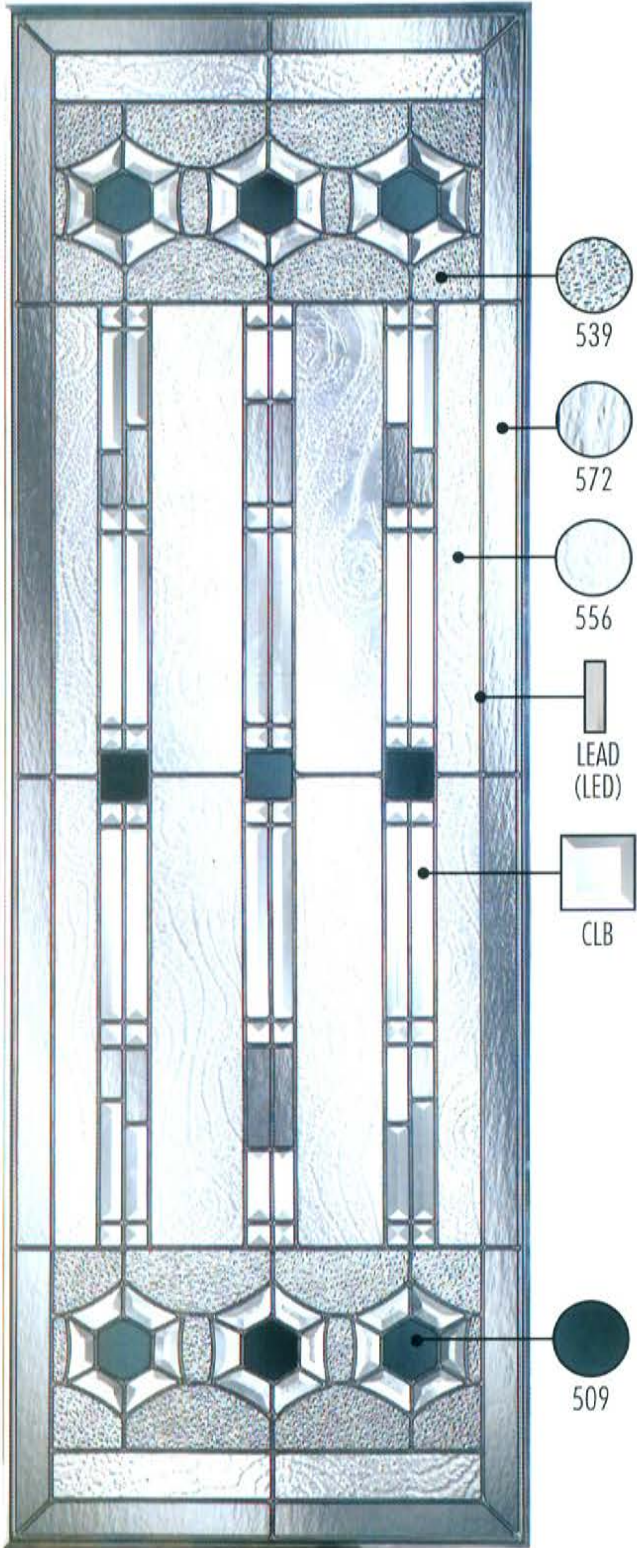

Assenza Collection

DECORATIVE

All stock sizes available, see pg 51. Custom sizes, Glass colours and Impact option available.

The Limited Edition Glassworks Inc.