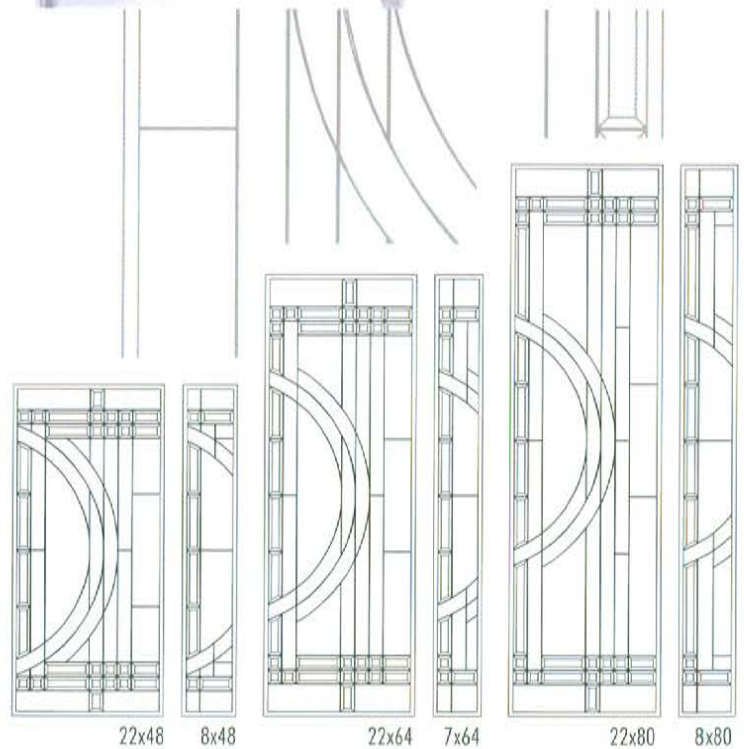

Centro Collection

NEW FOR 2010

7

DECORATIVE

All stock sizes available, see pg 51. Custom sizes, Glass colours and Impact option available.

The Limited Edition Glassworks Inc.