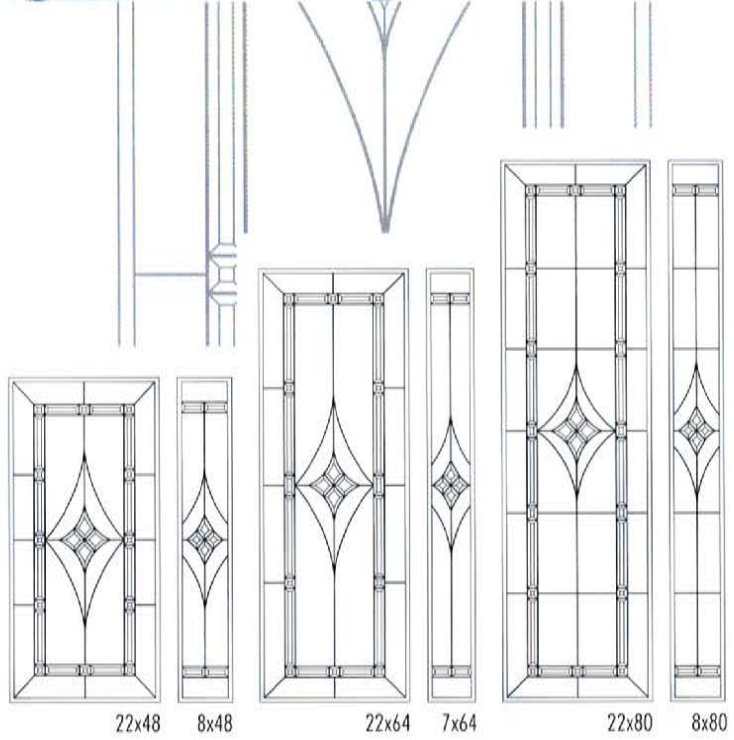

The Limited Edition Glassworks Inc.

Toma Collection

DECORATIVE

All stock sizes available, see pg 51. Custom sizes, Glass colours and Impact option available.

The Limited Edition Glassworks Inc.

Twister Collection

DECORATIVE

All stock sizes available, see pg 51. Custom sizes, Glass colours and Impact option available.

The Limited Edition Glassworks Inc.

Victorian Collection

DECORATIVE

All stock sizes available, see pg 51. Custom sizes, Glass colours and Impact option available.