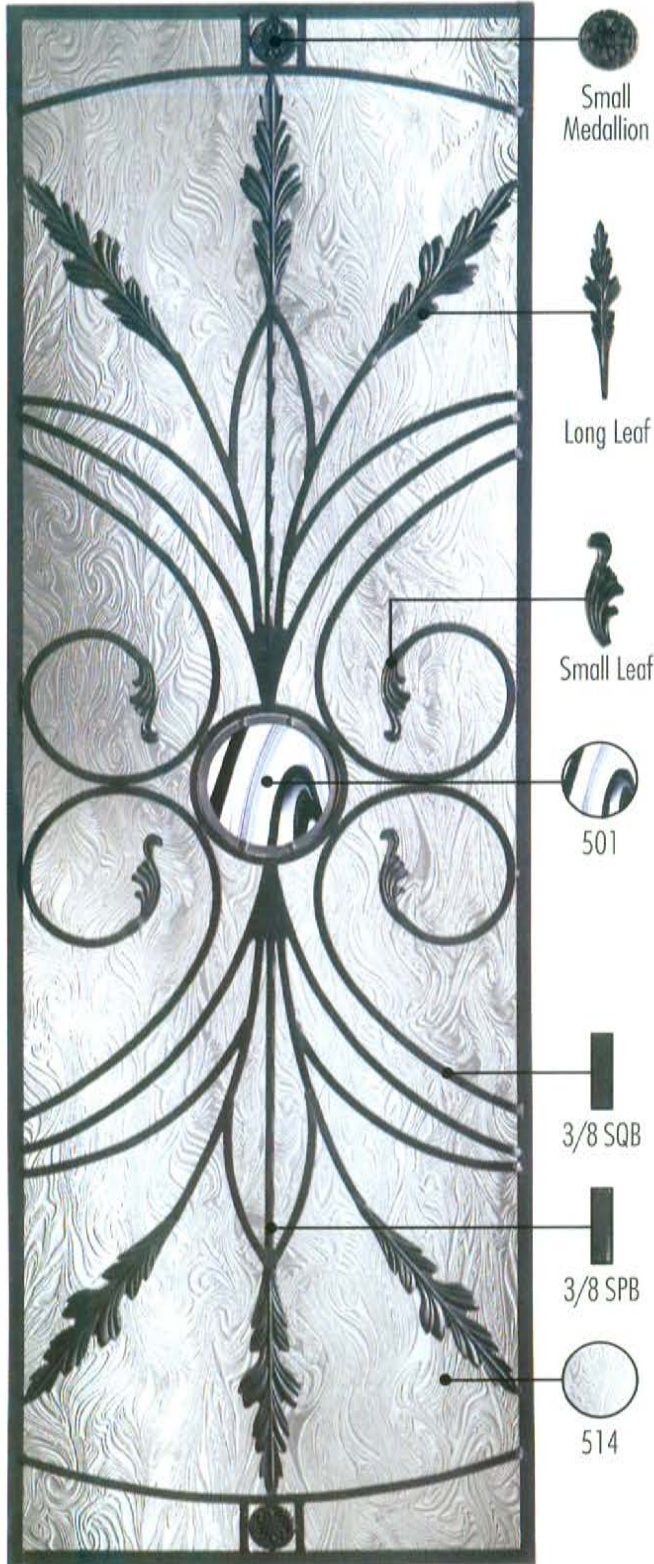

Venetian Collection

ZOR-HIGCORW

All stock sizes available, see pg 51. Custom sizes, Glass colours and Impact option available.

The Limited Edition Glassworks Inc.