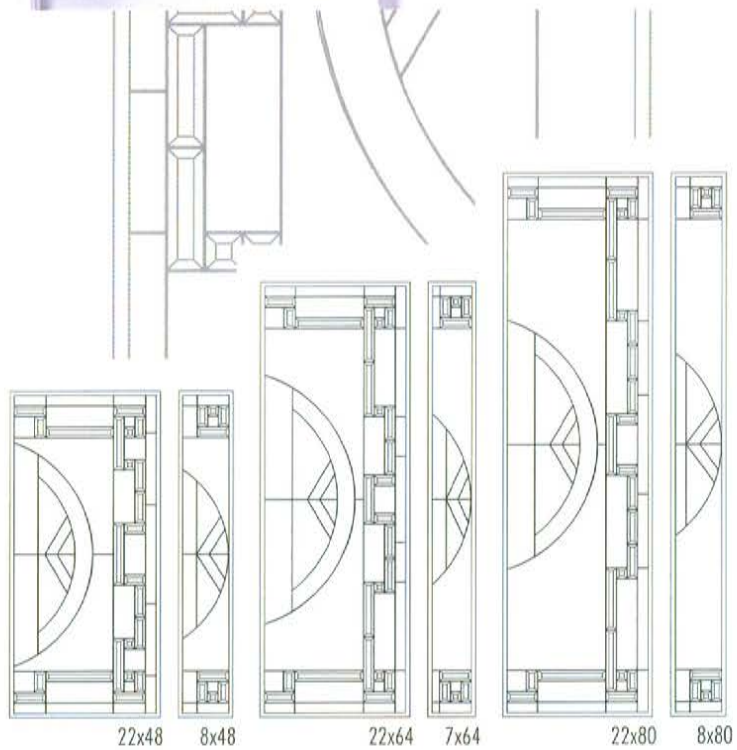

Seville Collection

DECORATIVE

All stock sizes available, see pg 51. Custom sizes, Glass colours and Impact option available.

The Limited Edition Glassworks Inc.