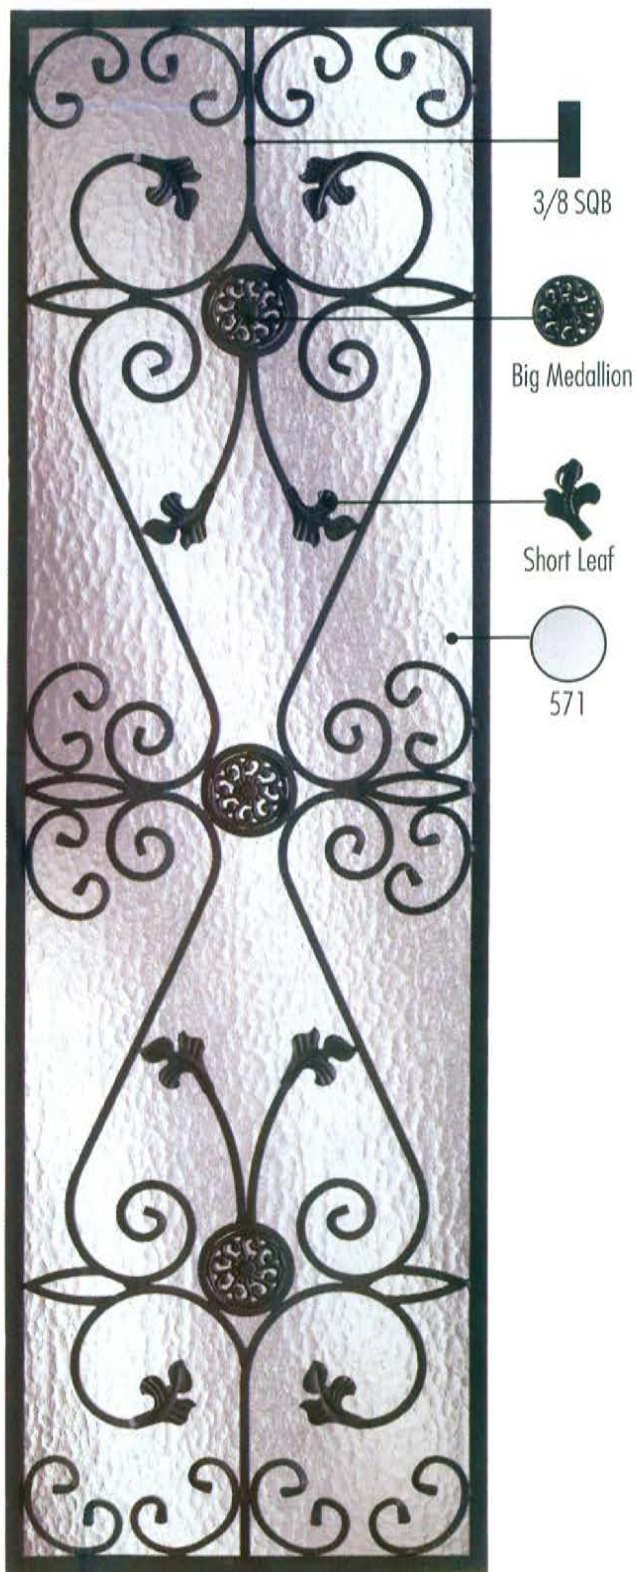

Classico Collection

WROUGHT-IRON

All stock sizes available, see pg 51. Custom sizes, Glass colours and Impact option available.

The Limited Edition Glassworks Inc.