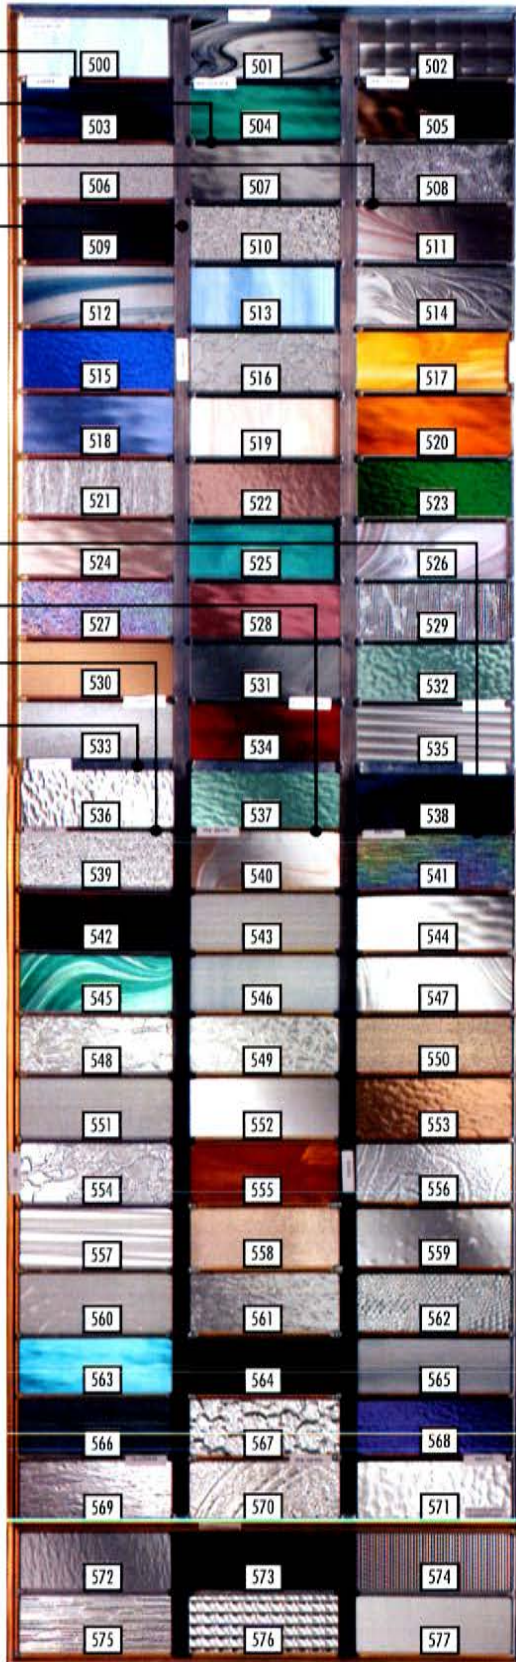

Waves Collection

NEW FOR 2010

LIMITED

Clear Glass

22x48 8x48 22x64 7x64 22x80 8x80

All stock sizes available, see pg 51. Custom sizes, Glass colours and Impact option available.

The Limited Edition Glassworks Inc.

YOU DESIGN IT, WE MAKE IT

- Kitchen Cabinet Panels
- V-grooving
- Tabletop
- Tempered glass
- Tempered LowE Glass
- Mirror & Beveled Mirror
- Custom Frames (Impact PVC, Regular PVC, Special Tan & White)
- Laminated Glass
- Wood Transoms
- Extensive selection of colour and textured glass available

Actual colours of Glass & Caming samples shown may vary slightly due to printing process.

- POLISHED COPPER (PCP)
- POLISHED ANTIQUE BLACK (PBK)
- POLISHED CHROME (PCH)
- PATINA (PTN)

- POLISHED BRONZE (PBZ)
- POLISHED BRASS (PBS)
- PLATINUM (PLT)
- LEAD (LED)

Available Melted Glass

- AZURLITE
- BLUE
- BRONZE
- CHAMPAGNE
- CLEAR
- GREEN
- GREY

All stock sizes available, see pg 51. Custom sizes, Glass colours and Impact option available.

The Limited Edition Glassworks Inc.