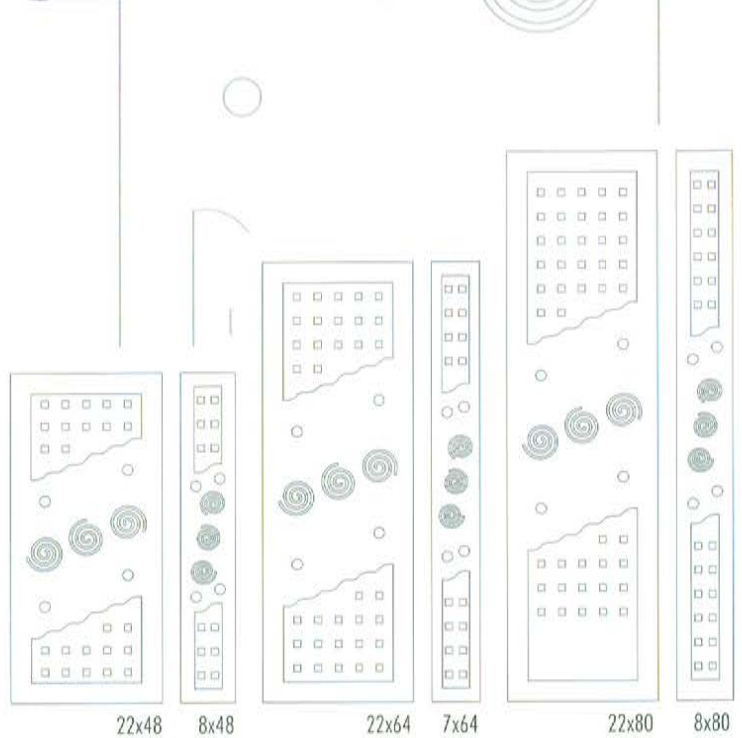

Azurlite
Glass

MEMBER

All stock sizes available, see pg 51. Custom sizes, Glass colours and Impact option available.

The Limited Edition Glassworks Inc.