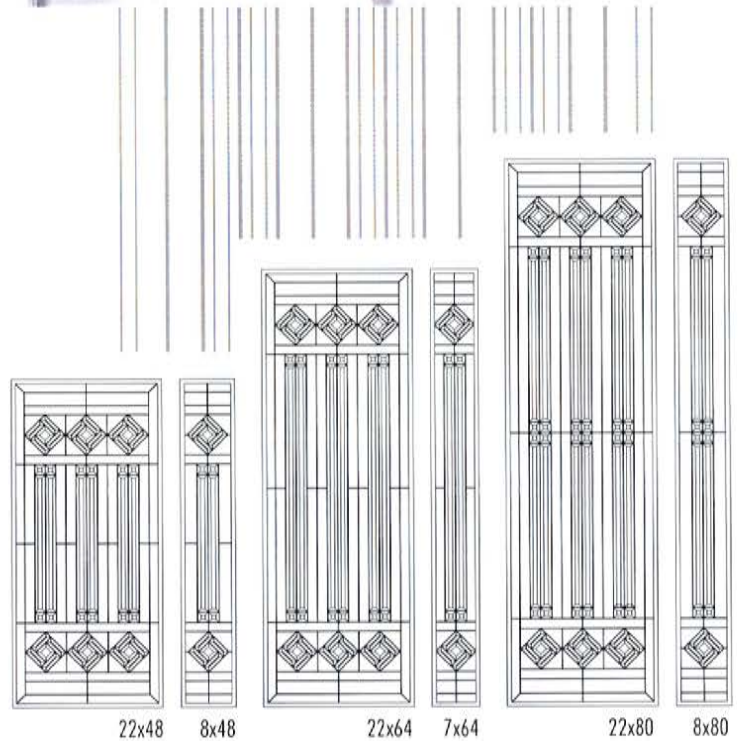

Crystallina Collection

NEW FOR 2010

DECORATIVE

All stock sizes available, see pg 51. Custom sizes, Glass colours and Impact option available.

The Limited Edition Glassworks Inc.