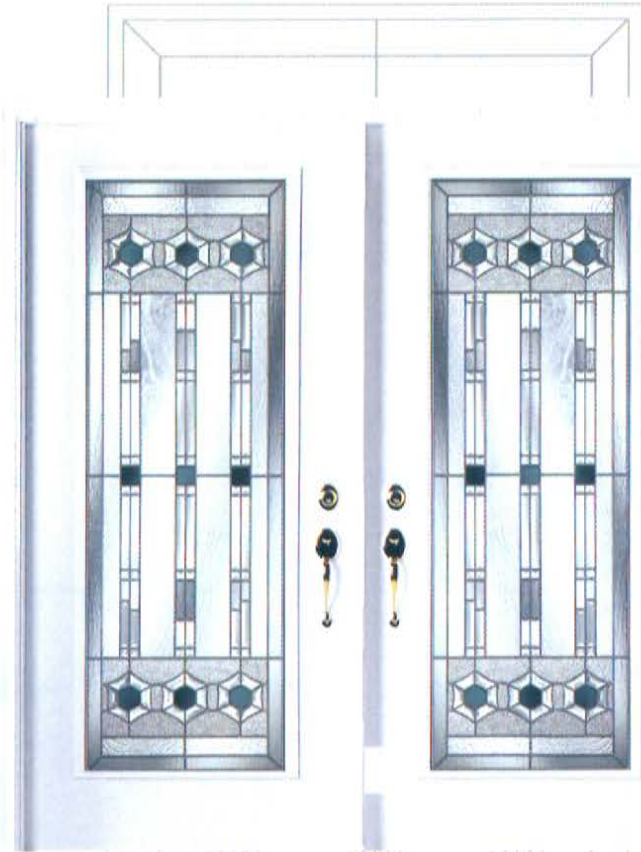

Assenza Collection

DECORATIVE

All stock sizes available, see pg 51. Custom sizes, Glass colours and Impact option available.

The Limited Edition Glassworks Inc.