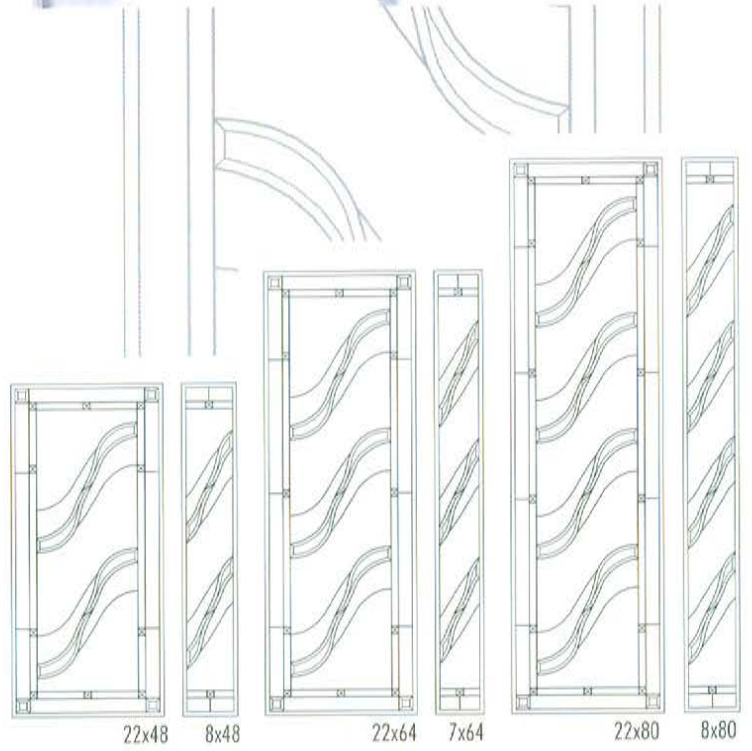

7x64

22x80

8x80

All stock sizes available, see pg 51. Custom sizes, Glass colours and Impact option available.

The Limited Edition Glassworks Inc.

NEW FOR 2010

San Marino Collection

DECORATIVE