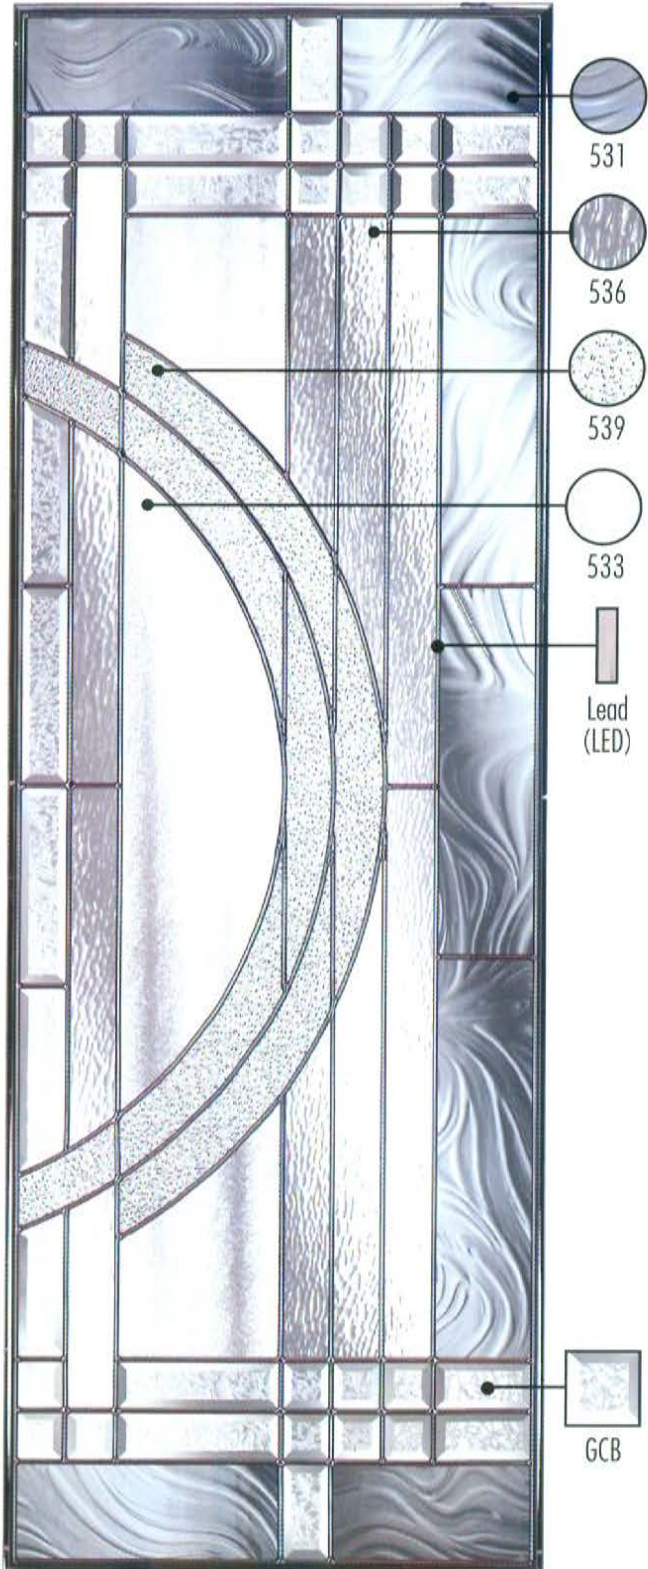

Centro Collection

NEW FOR 2010

7

DECORATIVE

All stock sizes available, see pg 51. Custom sizes, Glass colours and Impact option available.

The Limited Edition Glassworks Inc.