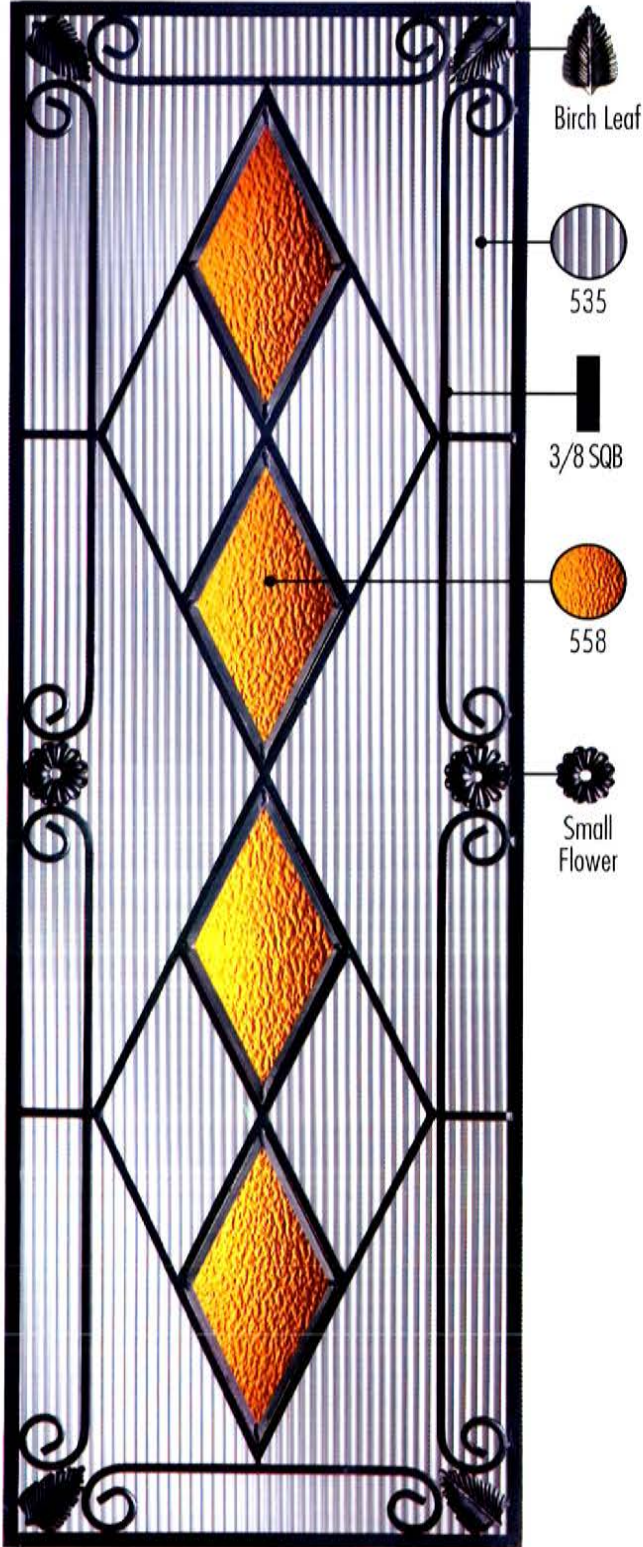

Ventura Collection

NEW FOR 2010

WOOD-IRON

All stock sizes available, see pg 51. Custom sizes, Glass colours and Impact option available.

The Limited Edition Glassworks Inc.