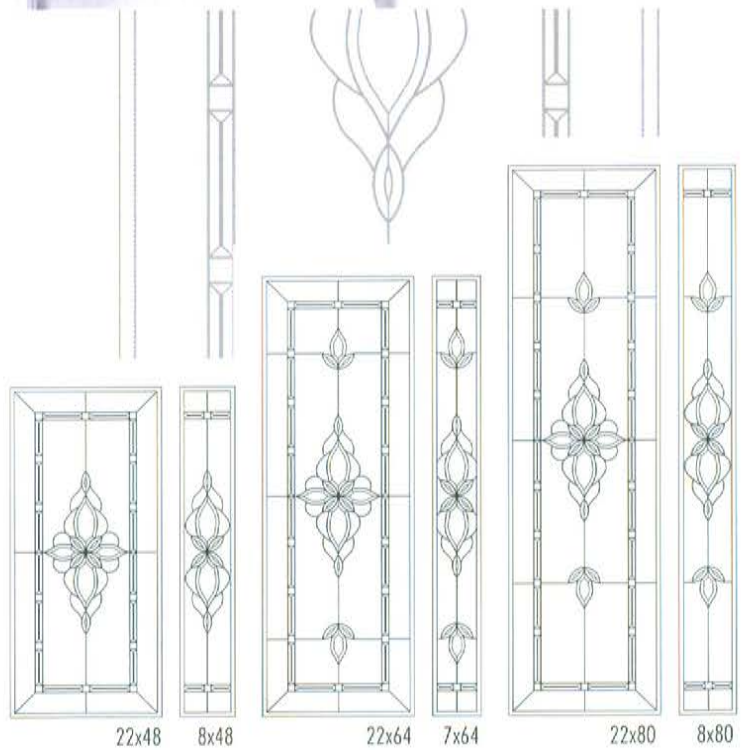

Hope Collection

NEW FOR 2010

DECORATIVE

All stock sizes available, see pg 51. Custom sizes, Glass colours and Impact option available.

The Limited Edition Glassworks Inc.