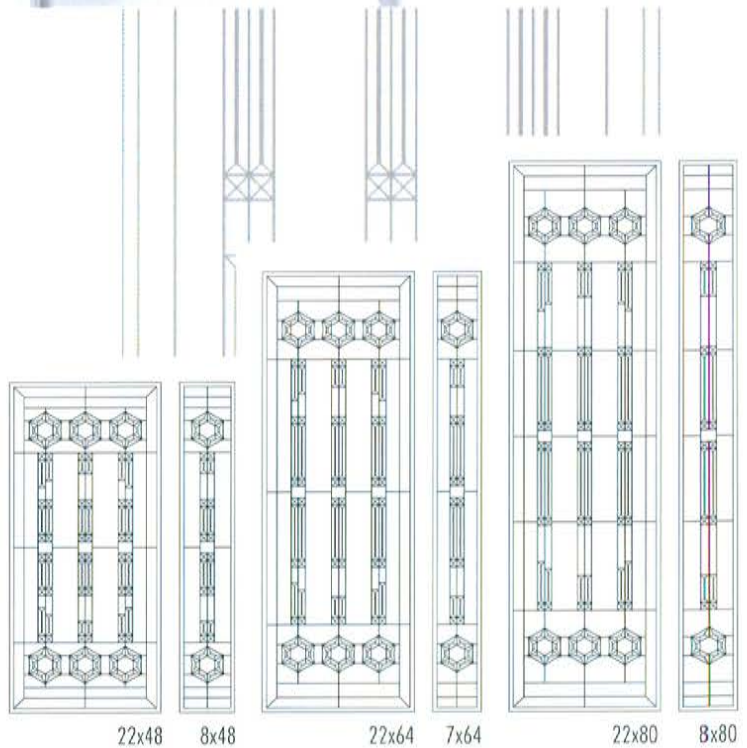

Assenza Collection

DECORATIVE

All stock sizes available, see pg 51. Custom sizes, Glass colours and Impact option available.

The Limited Edition Glassworks Inc.