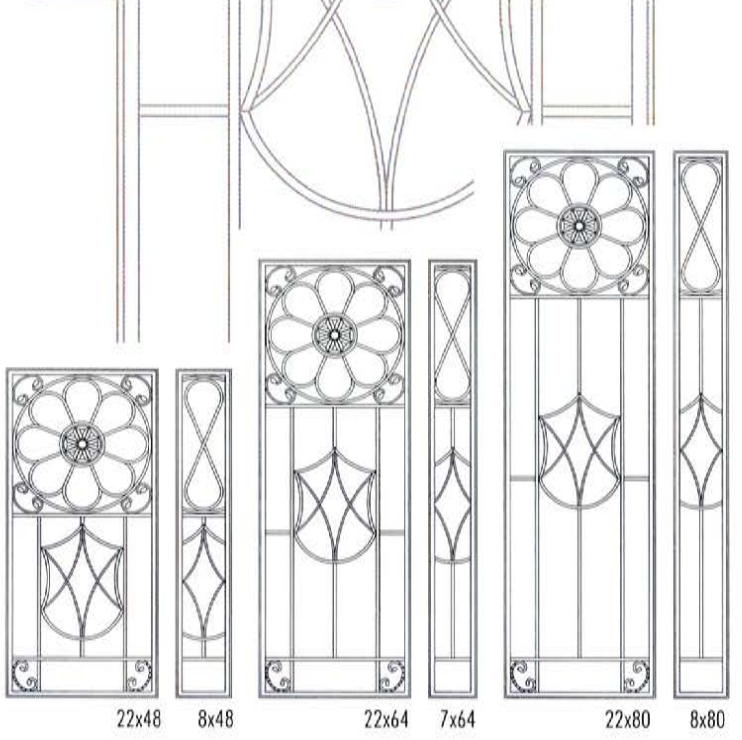

Asolano Collection

NEW FOR 2010

ZORR-HIGCORN

All stock sizes available, see pg 51. Custom sizes, Glass colours and Impact option available.

The Limited Edition Glassworks Inc.