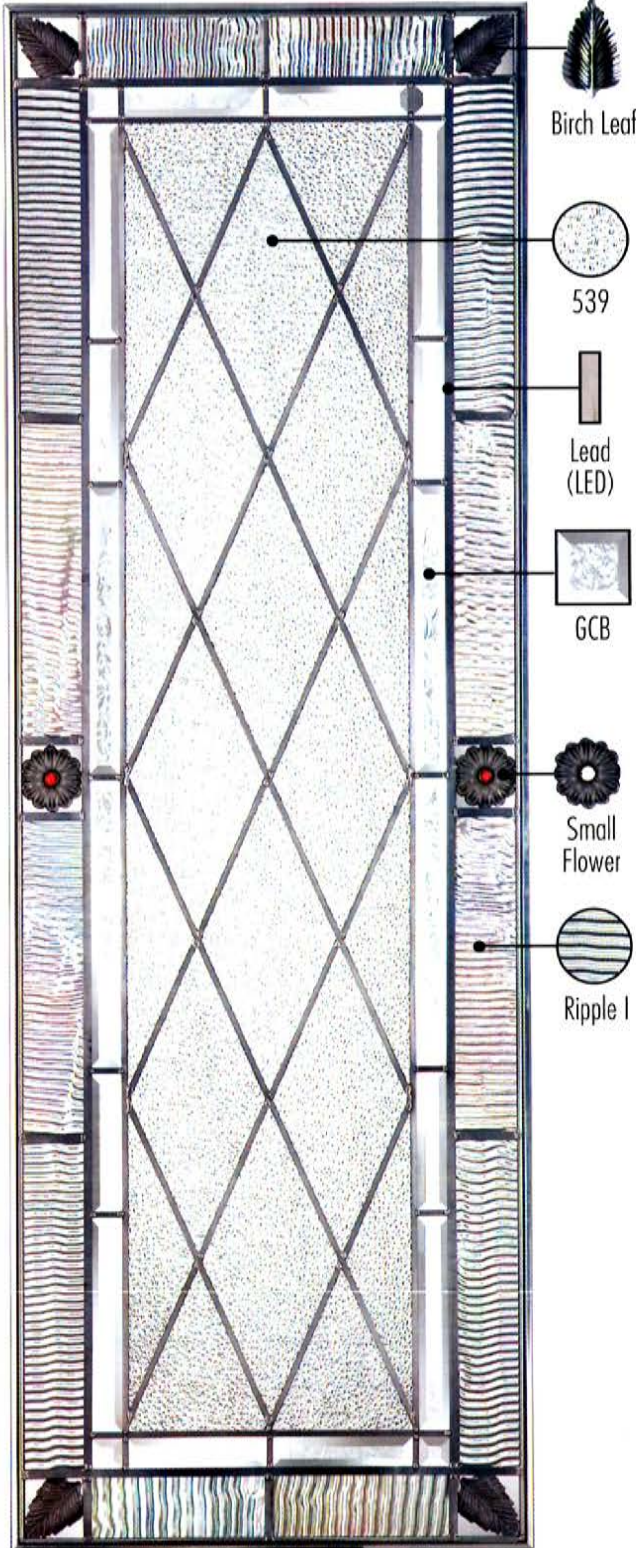

DECORATIVE

All stock sizes available, see pg 51. Custom sizes, Glass colours and Impact option available.

The Limited Edition Glassworks Inc.

Castico 1 Collection

NEW FOR 2010

DECORATIVE

All stock sizes available, see pg 51. Custom sizes, Glass colours and Impact option available.