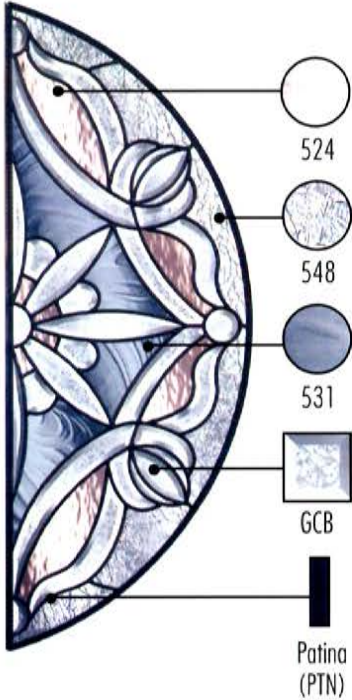

L'Amore Core Collection

All stock sizes available, see pg 51. Custom sizes, Glass colours and Impact option available.

The Limited Edition Glassworks Inc.