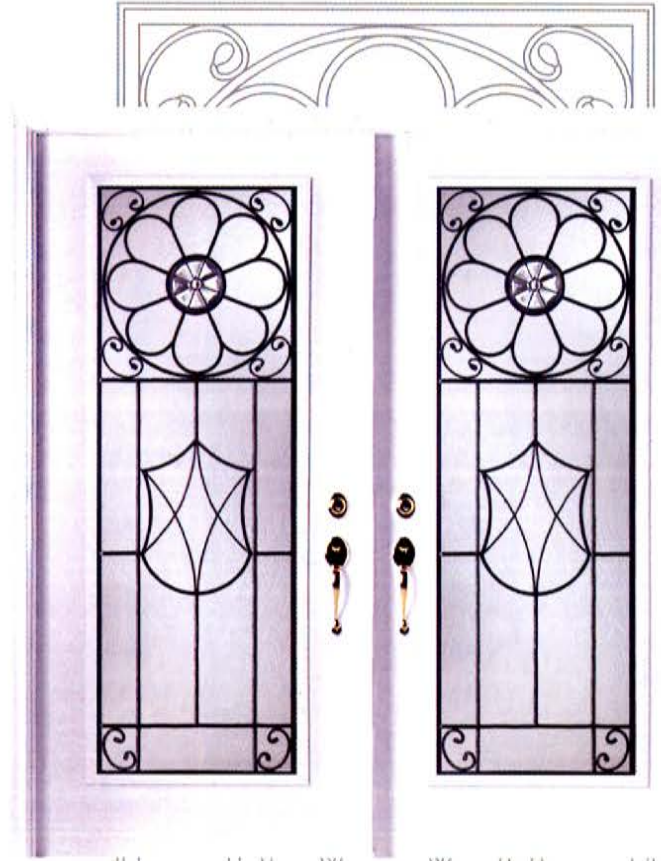

Asolano Collection

NEW FOR 2010

ZORR-HIGCORN

All stock sizes available, see pg 51. Custom sizes, Glass colours and Impact option available.

The Limited Edition Glassworks Inc.