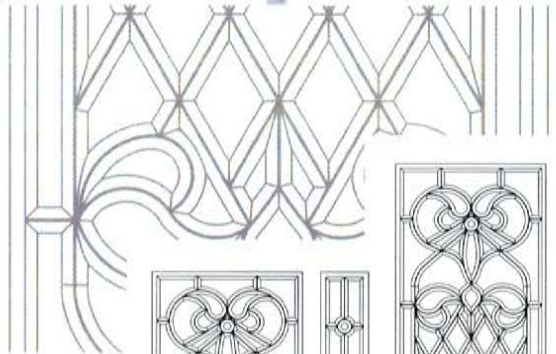

DECORATIVE

Patina (PTN)
GCB

22x48 8x48 22x64 7x64 22x80 8x80

All stock sizes available, see pg 51. Custom sizes, Glass colours and Impact option available.

The Limited Edition Glassworks Inc.

Calabria Collection