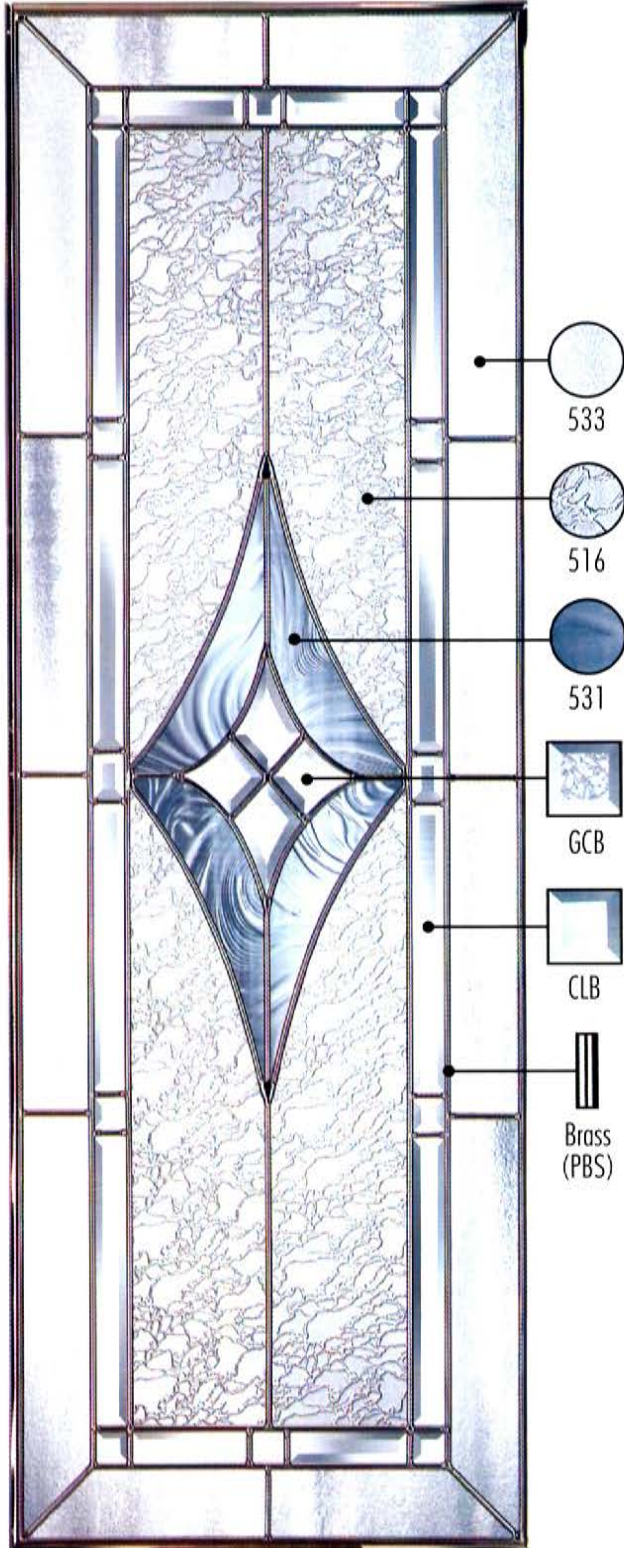

The Limited Edition Glassworks Inc.

Toma Collection

DECORATIVE

All stock sizes available, see pg 51. Custom sizes, Glass colours and Impact option available.

The Limited Edition Glassworks Inc.

Twister Collection

DECORATIVE

All stock sizes available, see pg 51. Custom sizes, Glass colours and Impact option available.

The Limited Edition Glassworks Inc.

Victorian Collection

DECORATIVE

All stock sizes available, see pg 51. Custom sizes, Glass colours and Impact option available.