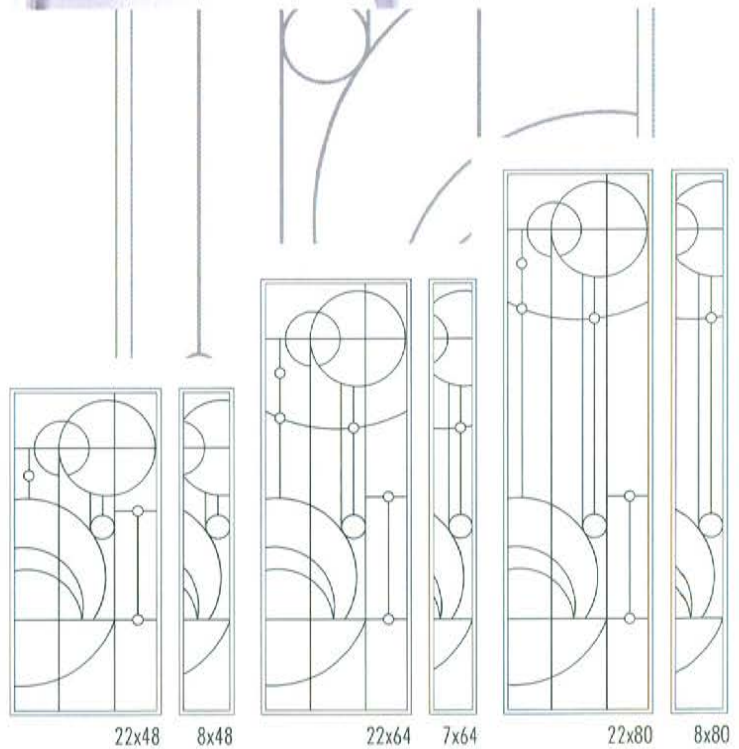

La Cocca Collection

DECORATIVE

All stock sizes available, see pg 51. Custom sizes, Glass colours and Impact option available.

The Limited Edition Glassworks Inc.