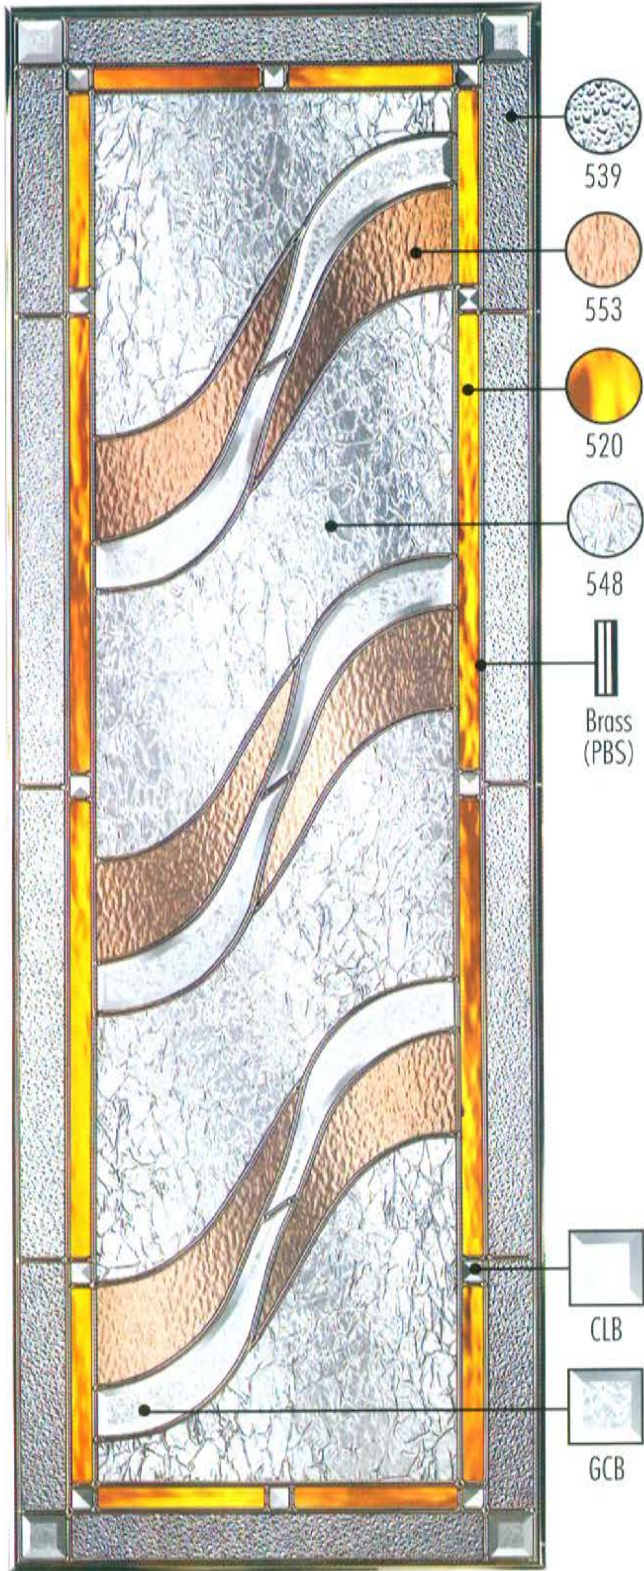

540

539

572

Platinum (PLT)

570

22x48

8x48

22x64

7x64

22x80

8x80

All stock sizes available, see pg 51. Custom sizes, Glass colours and Impact option available.

The Limited Edition Glassworks Inc.

NEW FOR 2010

San Marino Collection

DECORATIVE