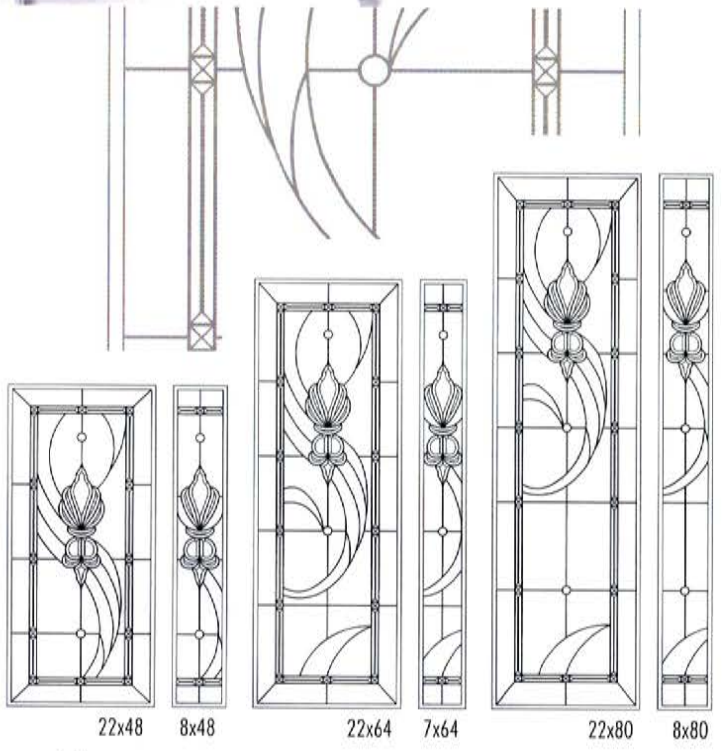

Santia Collection

DECORATIVE

All stock sizes available, see pg 51. Custom sizes, Glass colours and Impact option available.

The Limited Edition Glassworks Inc.