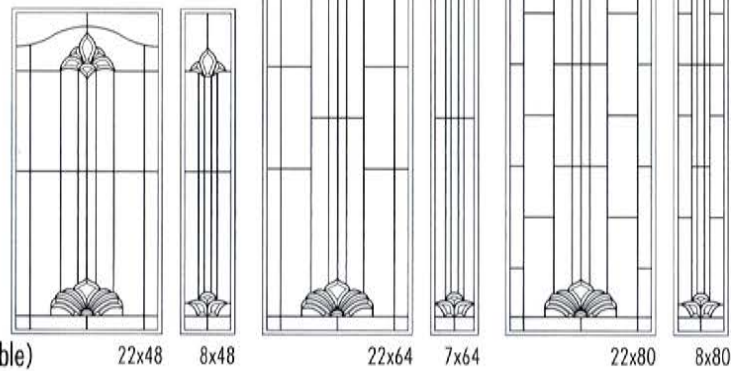

Impera Collection

DECORATIVE

(GCB-available)

22x48

8x48

22x64

7x64

22x80

8x80

All stock sizes available, see pg 51. Custom sizes, Glass colours and Impact option available.

The Limited Edition Glassworks Inc.

Inspiration Collection

DECORATIVE

All stock sizes available, see pg 51. Custom sizes, Glass colours and Impact option available.