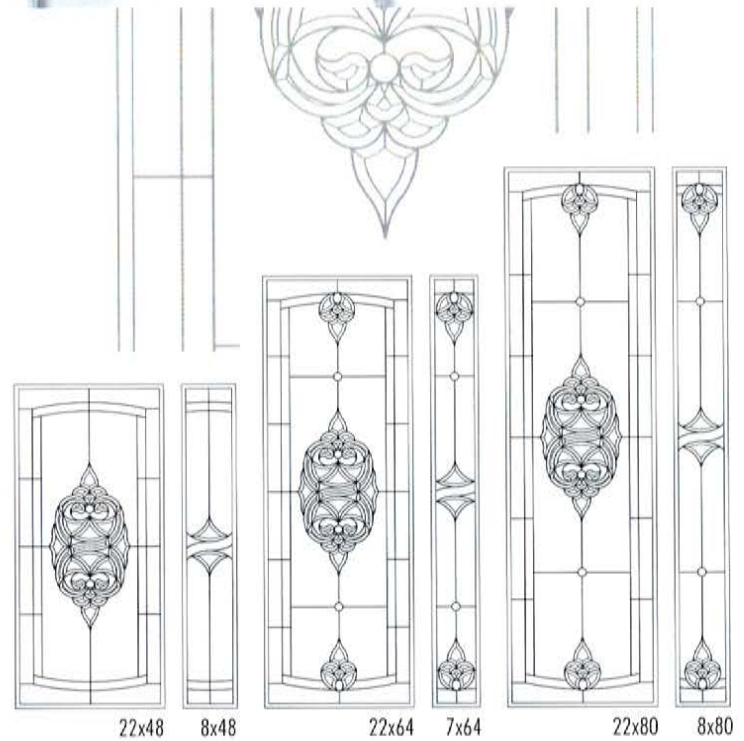

Invitation Collection

DECORATIVE

All stock sizes available, see pg 51. Custom sizes, Glass colours and Impact option available.

The Limited Edition Glassworks Inc.