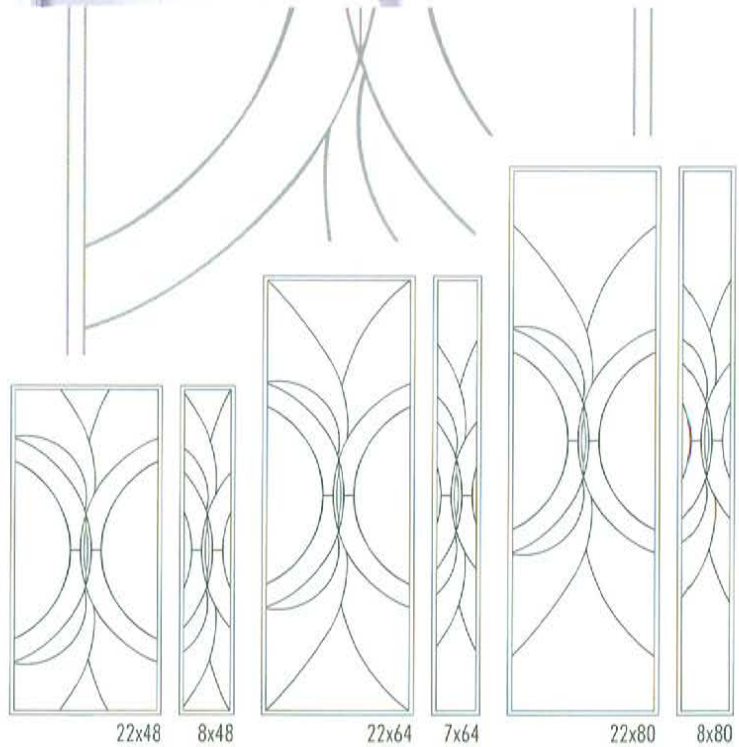

Impera Collection

DECORATIVE

(GCB-available)

22x48

8x48

22x64

7x64

22x80

8x80

All stock sizes available, see pg 51. Custom sizes, Glass colours and Impact option available.

The Limited Edition Glassworks Inc.

Inspiration Collection

DECORATIVE

All stock sizes available, see pg 51. Custom sizes, Glass colours and Impact option available.