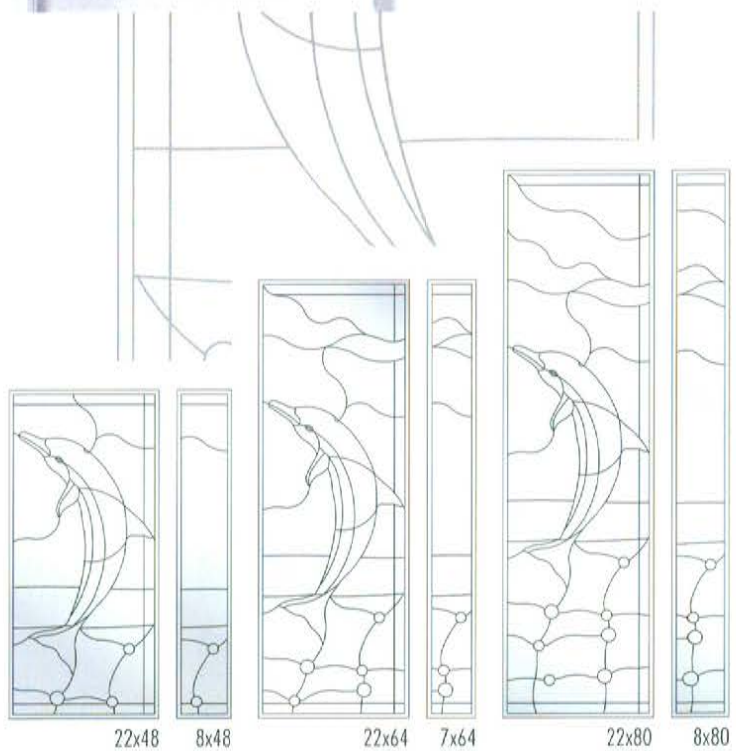

The Dolphin Collection

DECORATIVE

All stock sizes available, see pg 51. Custom sizes, Glass colours and Impact option available.

The Limited Edition Glassworks Inc.