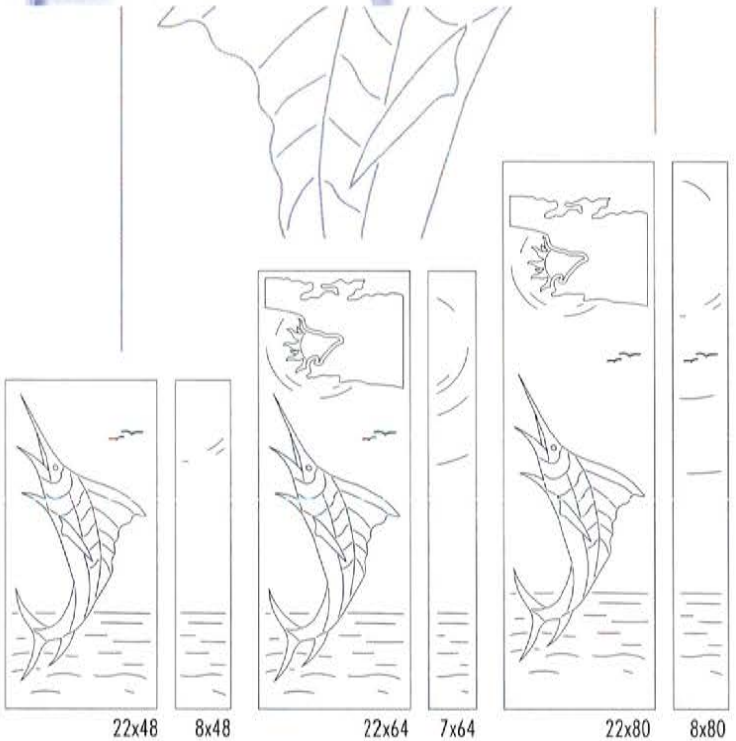

Swordfish Collection

NEW FOR 2010

Green Glass

MEMBER

All stock sizes available, see pg 51. Custom sizes, Glass colours and Impact option available.

The Limited Edition Glassworks Inc.