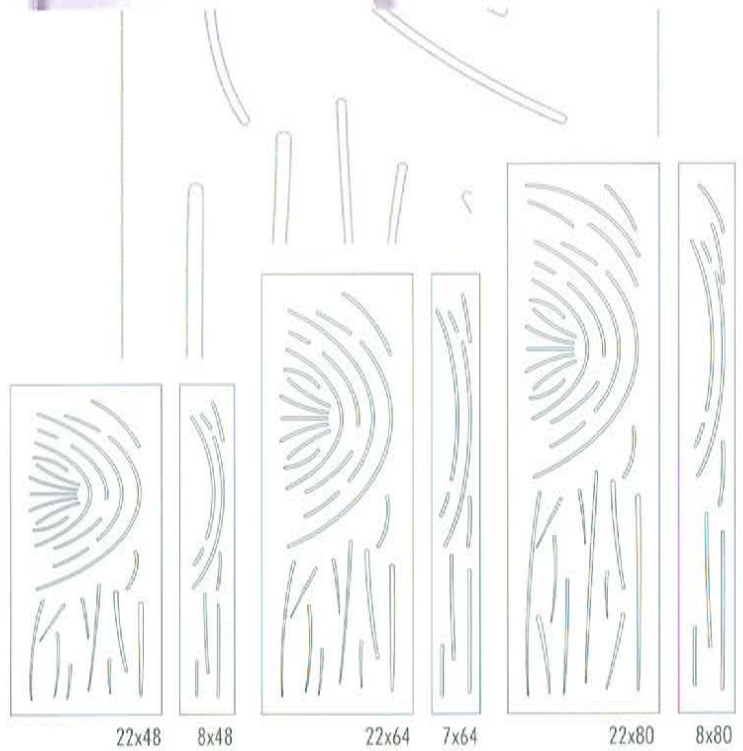

22x48

8x48

22x64

7x64

22x80

8x80

DELUXE

All stock sizes available, see pg 51. Custom sizes, Glass colours and Impact option available.

The Limited Edition Glassworks Inc.