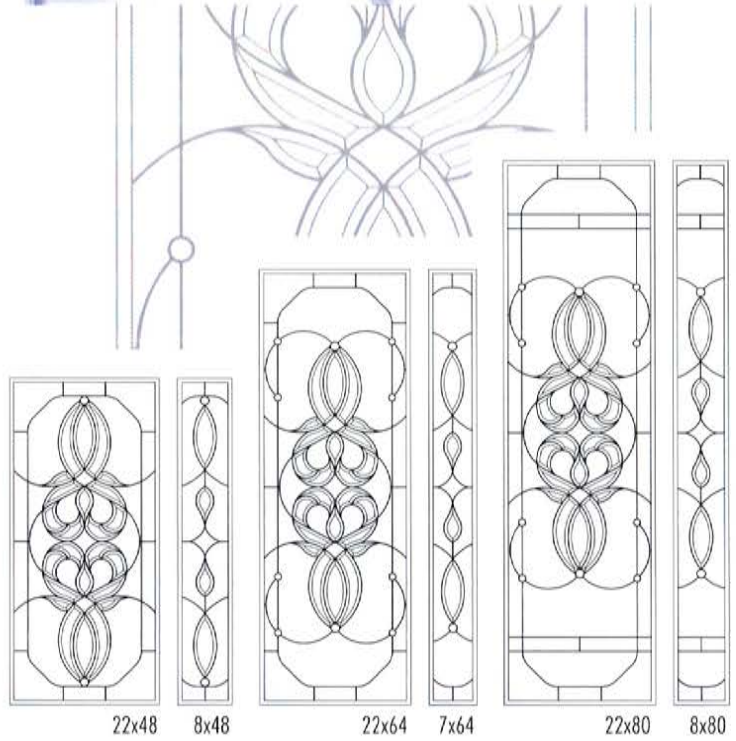

The Limited Edition Glassworks Inc.

Seville Collection

DECORATIVE

All stock sizes available, see pg 51. Custom sizes, Glass colours and Impact option available.

The Limited Edition Glassworks Inc.

Susan Collection

NEW FOR 2010

DECORATIVE

All stock sizes available, see pg 51. Custom sizes, Glass colours and Impact option available.

The Limited Edition Glassworks Inc.

Swirla 2 Collection

DECORATIVE

All stock sizes available, see pg 51. Custom sizes, Glass colours and Impact option available.