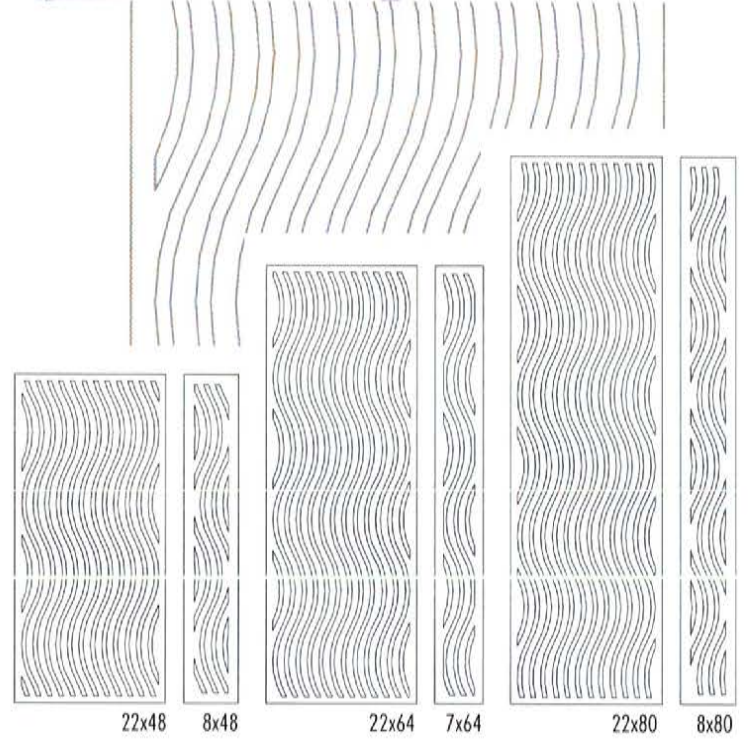

22x48 8x48 22x64 7x64 22x80 8x80

All stock sizes available, see pg 51. Custom sizes, Glass colours and Impact option available.

The Limited Edition Glassworks Inc.