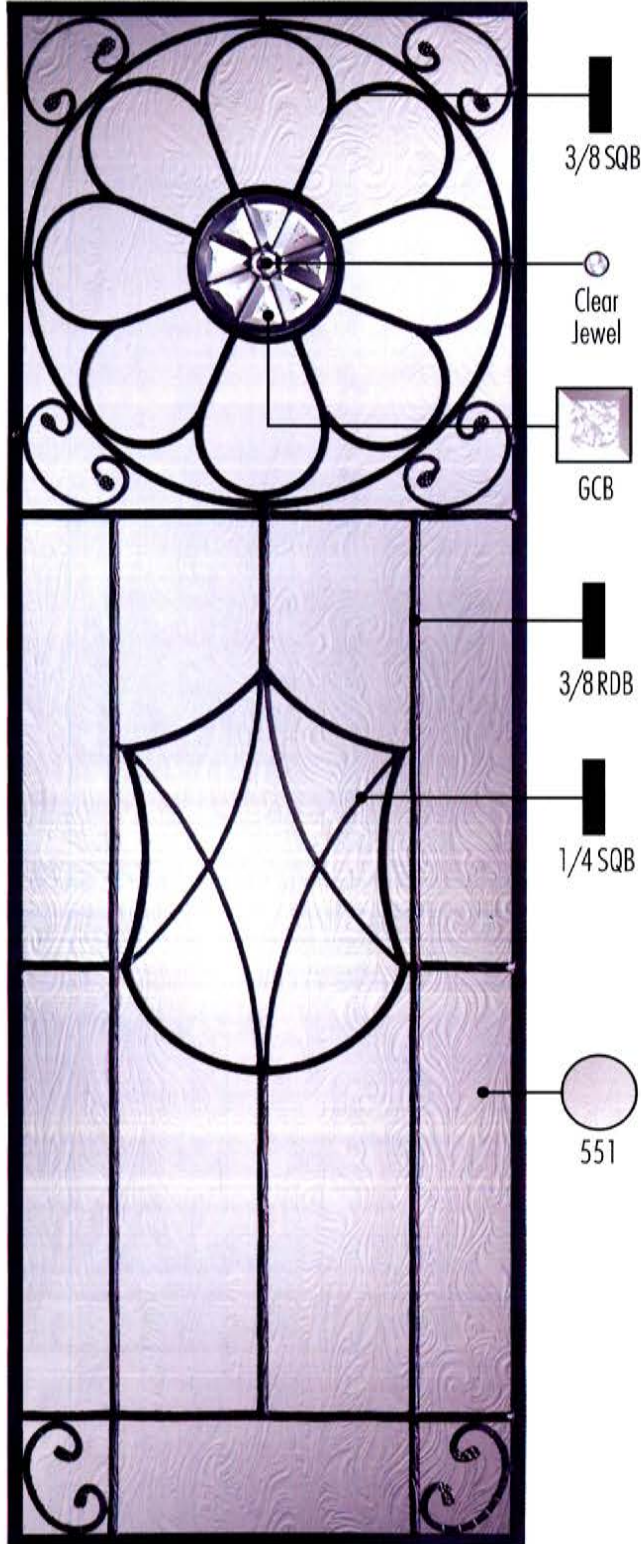

Asolano Collection

NEW FOR 2010

ZORR-HIGCORN

All stock sizes available, see pg 51. Custom sizes, Glass colours and Impact option available.

The Limited Edition Glassworks Inc.