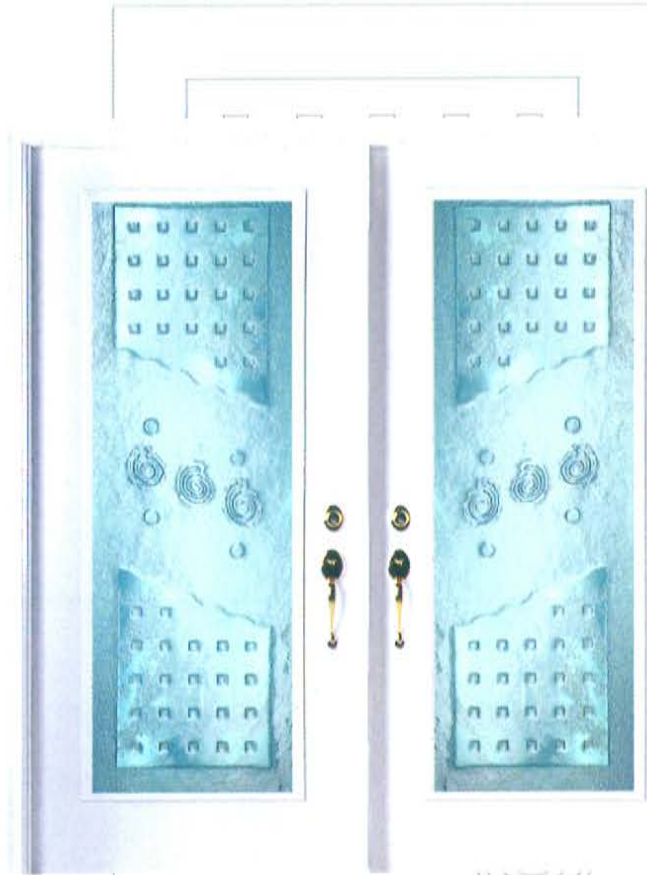

MEMBER

All stock sizes available, see pg 51. Custom sizes, Glass colours and Impact option available.

The Limited Edition Glassworks Inc.