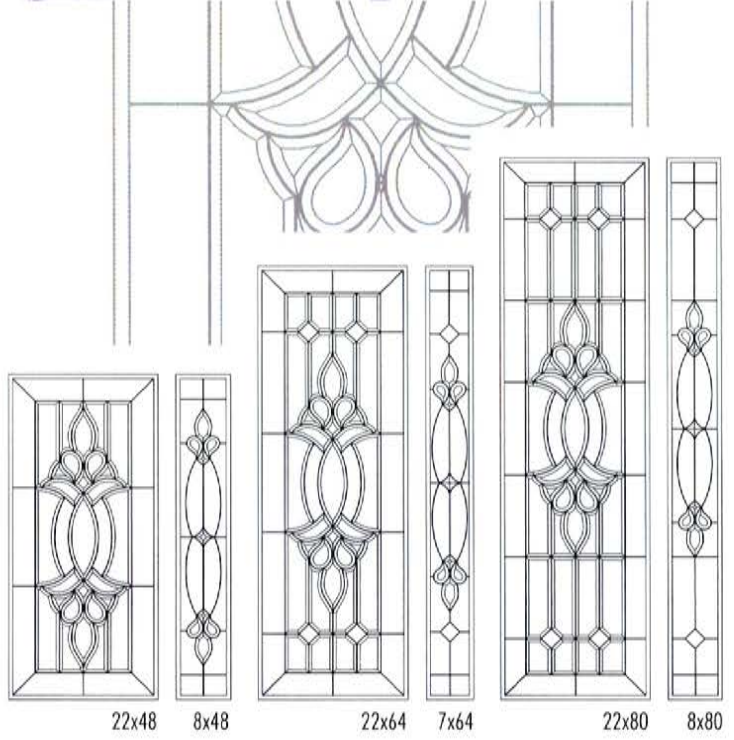

All stock sizes available, see pg 51. Custom sizes, Glass colours and Impact option available.

The Limited Edition Glassworks Inc.

Elegante Collection

DECORATIVE

501

Black (PBK)

GCB

All stock sizes available, see pg 51. Custom sizes, Glass colours and Impact option available.