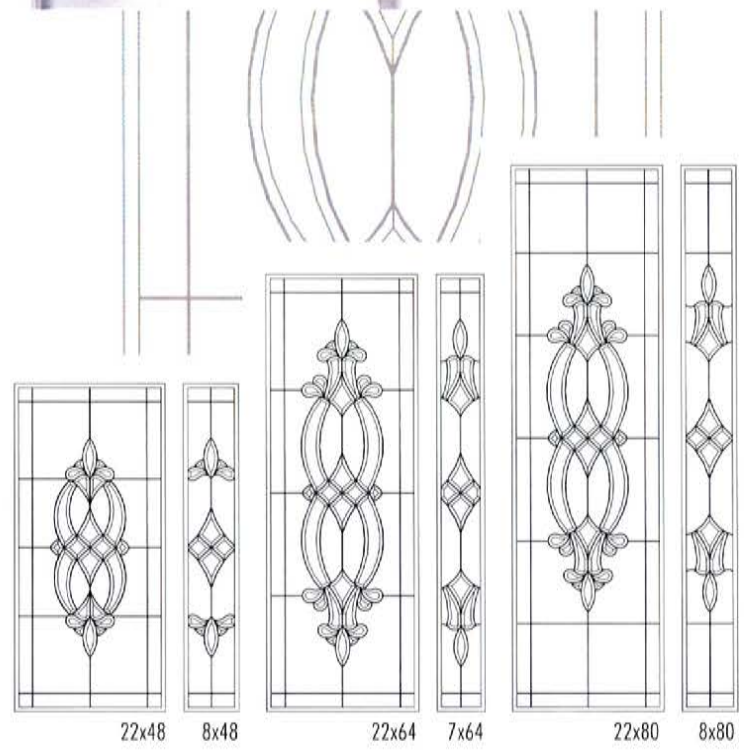

All stock sizes available, see pg 51. Custom sizes, Glass colours and Impact option available.

The Limited Edition Glassworks Inc.