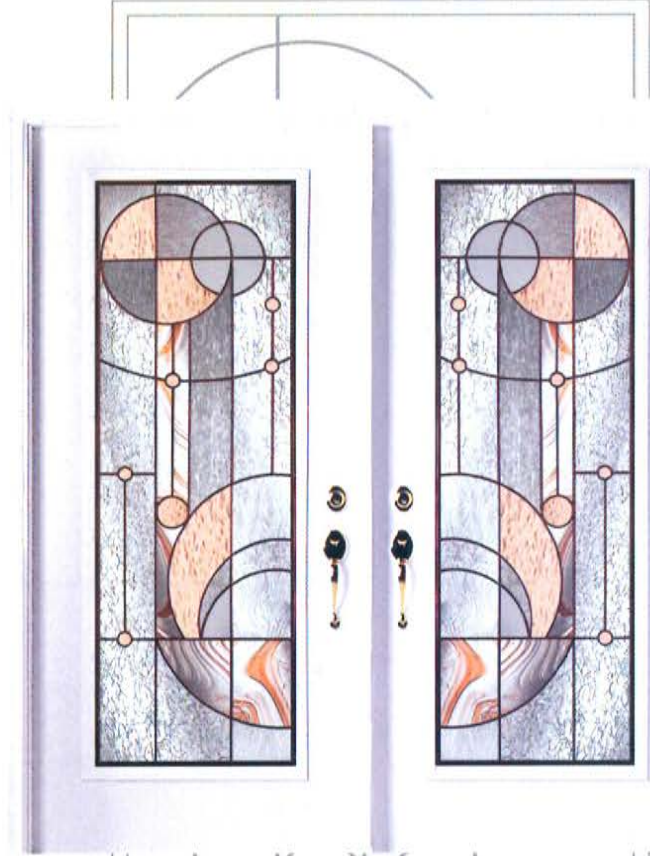

La Cocca Collection

DECORATIVE

All stock sizes available, see pg 51. Custom sizes, Glass colours and Impact option available.

The Limited Edition Glassworks Inc.