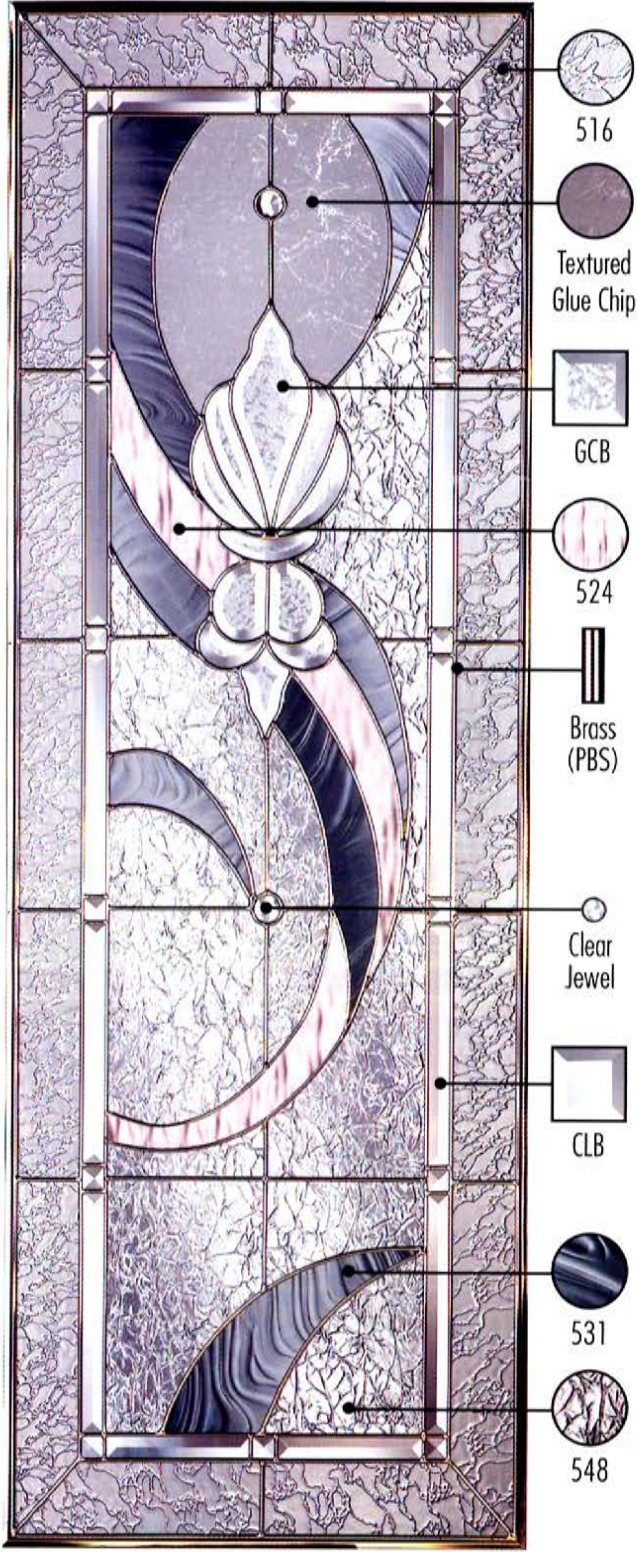

Santia Collection

DECORATIVE

All stock sizes available, see pg 51. Custom sizes, Glass colours and Impact option available.

The Limited Edition Glassworks Inc.