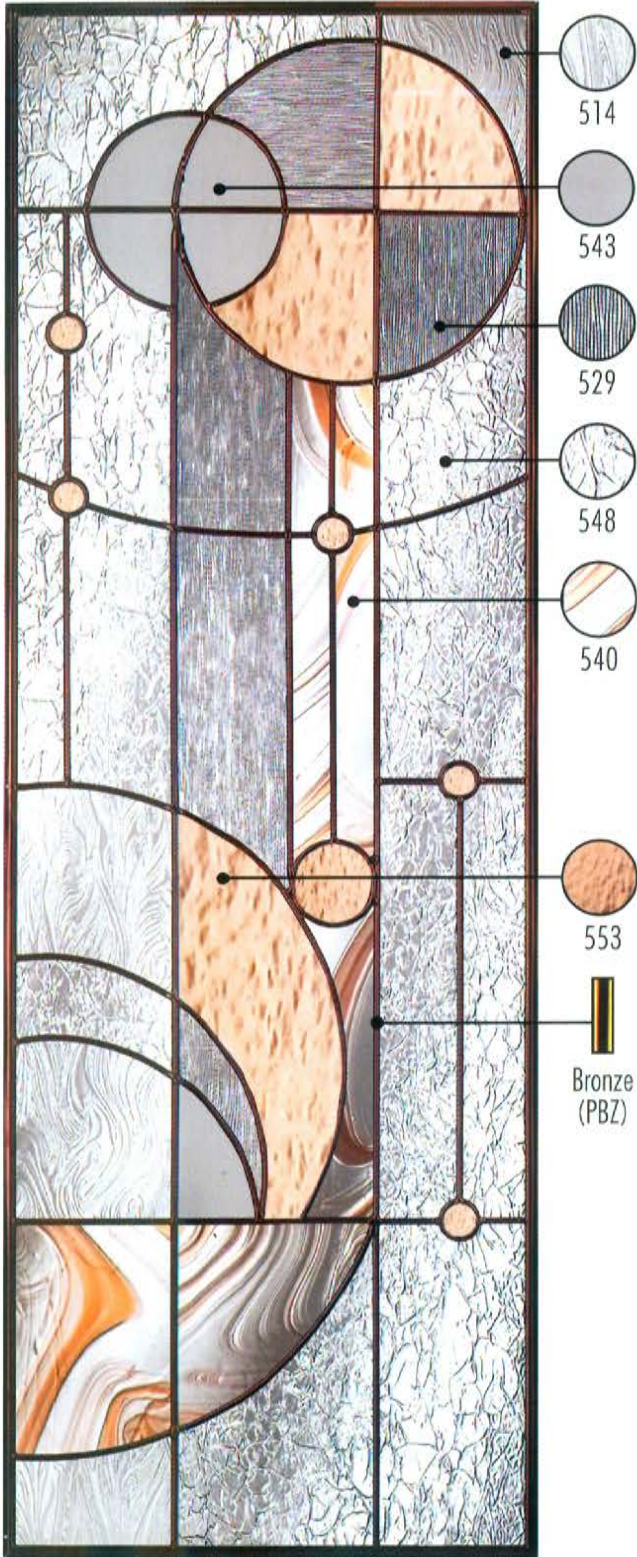

La Cocca Collection

DECORATIVE

All stock sizes available, see pg 51. Custom sizes, Glass colours and Impact option available.

The Limited Edition Glassworks Inc.