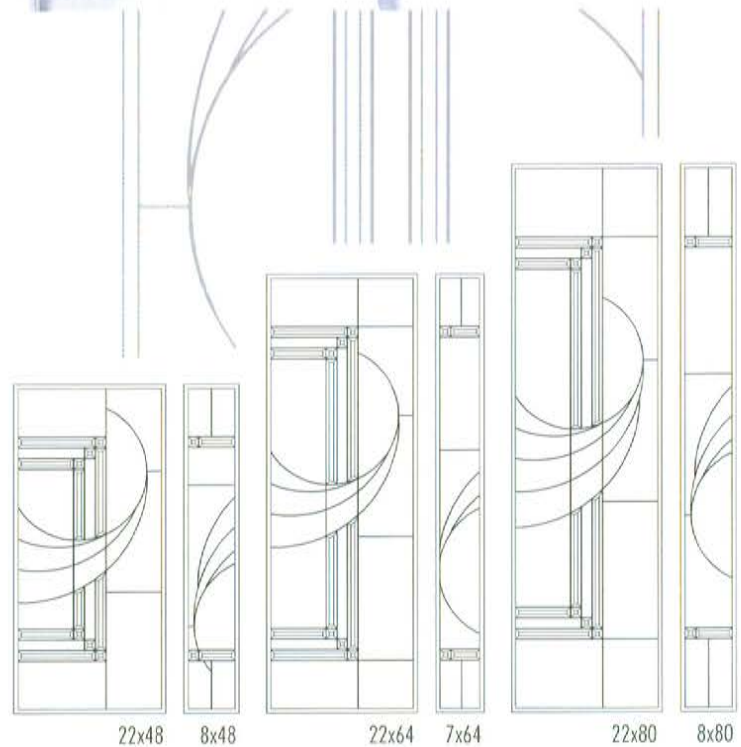

NEW FOR 2010

DECORATIVE

All stock sizes available, see pg 51. Custom sizes, Glass colours and Impact option available.

The Limited Edition Glassworks Inc.

Swirla 2 Collection

DECORATIVE

All stock sizes available, see pg 51. Custom sizes, Glass colours and Impact option available.