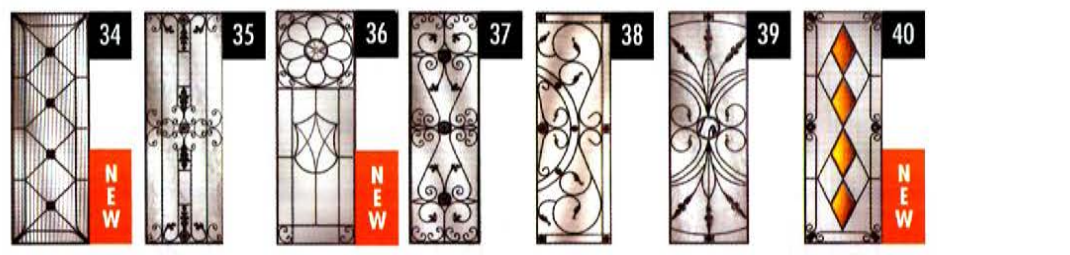

WROUGHT-IRON

Pg 34 ..... Accord
Pg 35 ..... Artistico
Pg 36 ..... Asolano
Pg 37 ..... Classico
Pg 38 ..... Rustico
Pg 39 ..... Venetian
Pg 40 ..... Ventura