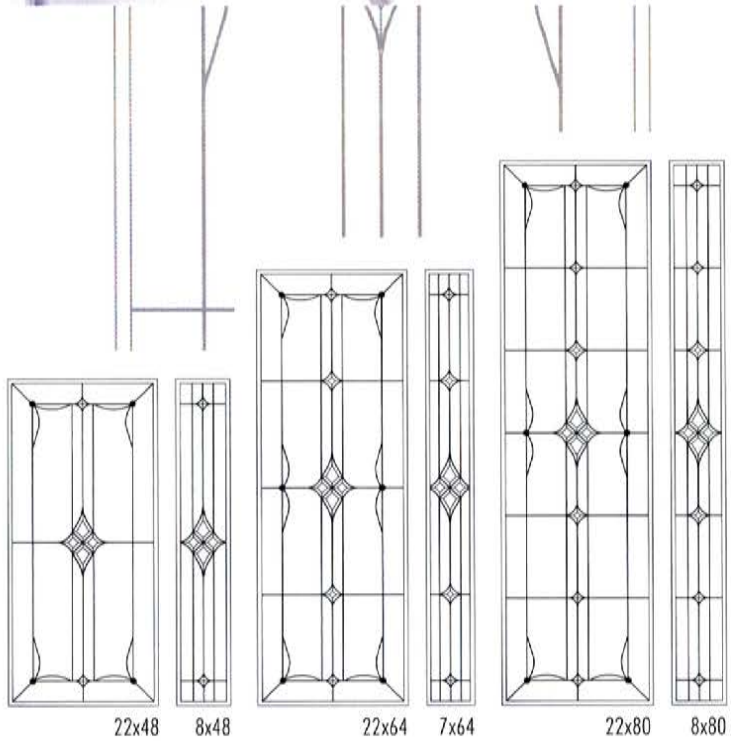

DECORATIVE

-  524
-  531
-  516
-  535
-  Platinum (PLT)

All stock sizes available, see pg 51. Custom sizes, Glass colours and Impact option available.

The Limited Edition Glassworks Inc.

La Cocca Collection