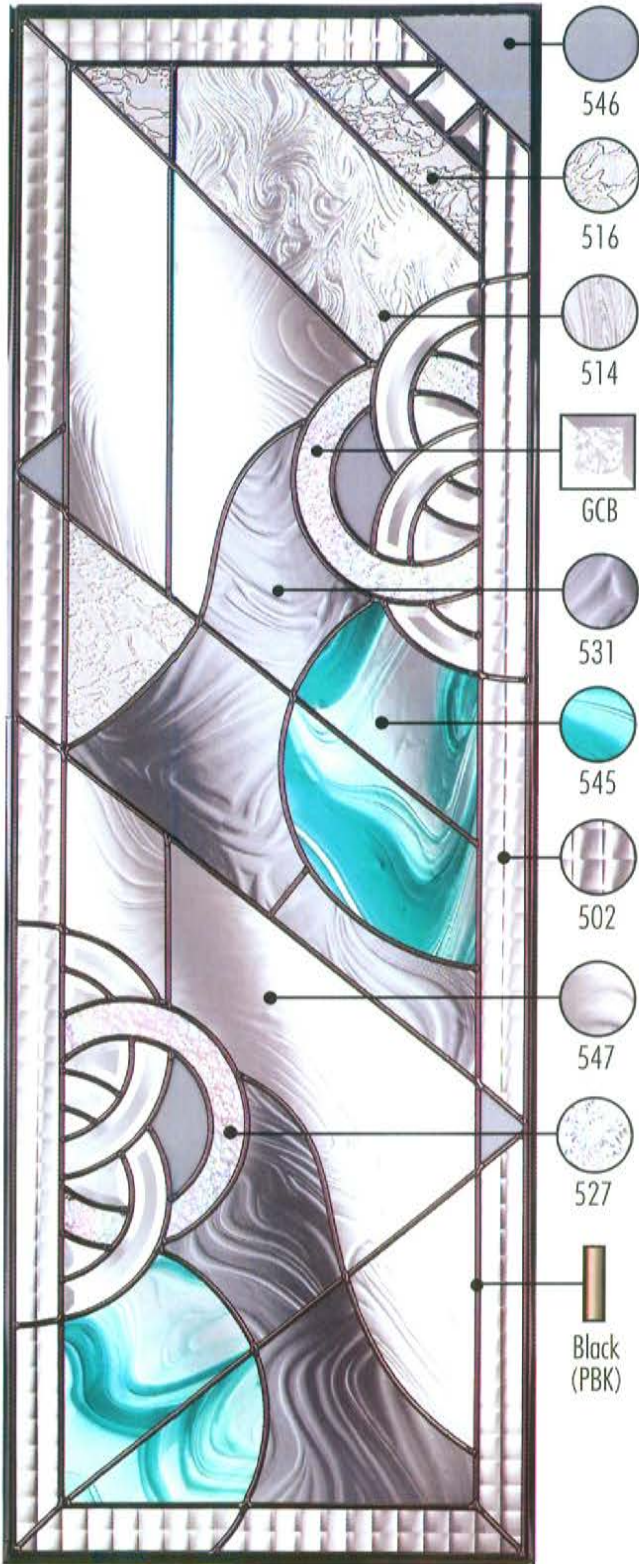

The Limited Edition Glassworks Inc.

Toma Collection

DECORATIVE

All stock sizes available, see pg 51. Custom sizes, Glass colours and Impact option available.

The Limited Edition Glassworks Inc.

Twister Collection

DECORATIVE

All stock sizes available, see pg 51. Custom sizes, Glass colours and Impact option available.

The Limited Edition Glassworks Inc.

Victorian Collection

DECORATIVE

All stock sizes available, see pg 51. Custom sizes, Glass colours and Impact option available.