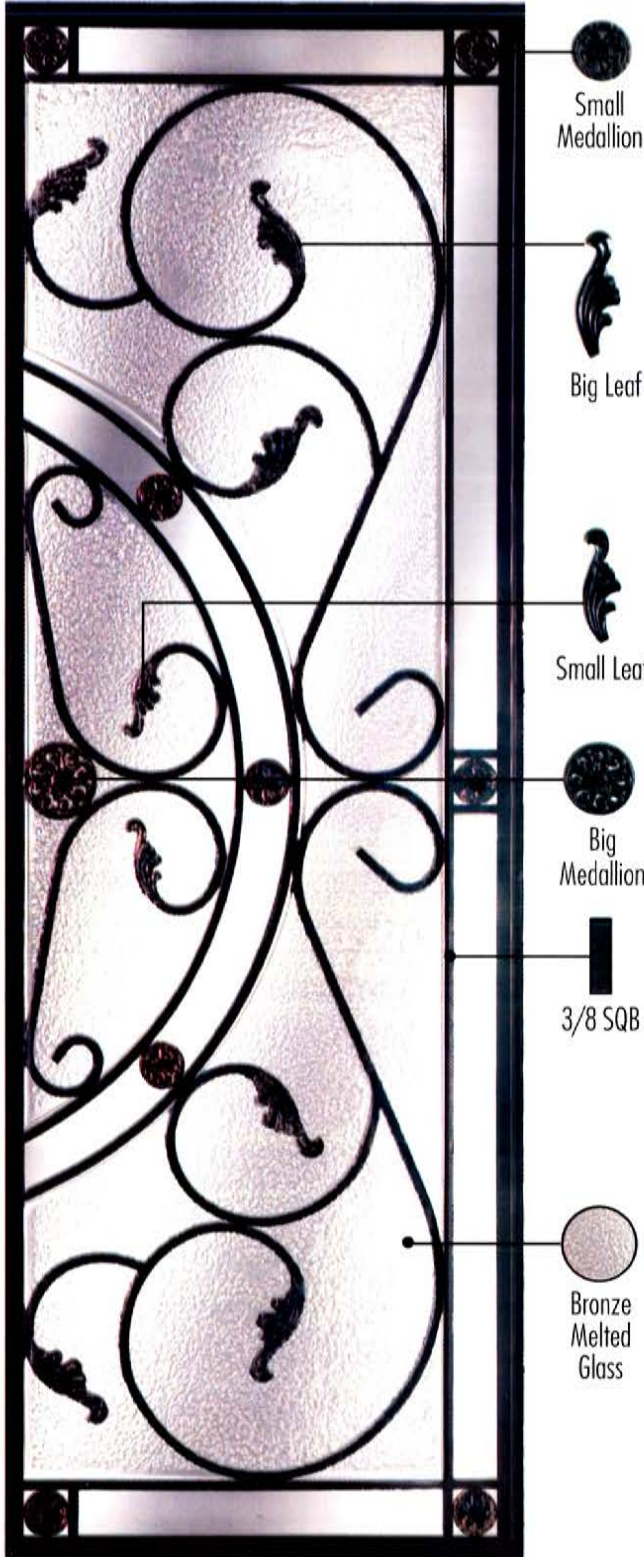

Classico Collection

WROUGHT-IRON

All stock sizes available, see pg 51. Custom sizes, Glass colours and Impact option available.

The Limited Edition Glassworks Inc.

Rustico Collection

WROUGHT-IRON

All stock sizes available, see pg 51. Custom sizes, Glass colours and Impact option available.