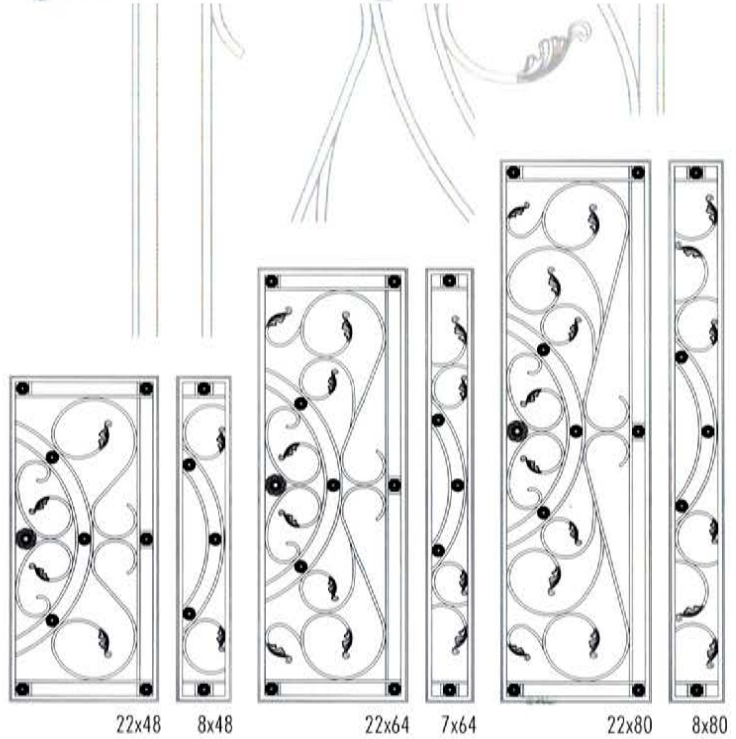

Classico Collection

WROUGHT-IRON

All stock sizes available, see pg 51. Custom sizes, Glass colours and Impact option available.

The Limited Edition Glassworks Inc.

Rustico Collection

WROUGHT-IRON

All stock sizes available, see pg 51. Custom sizes, Glass colours and Impact option available.