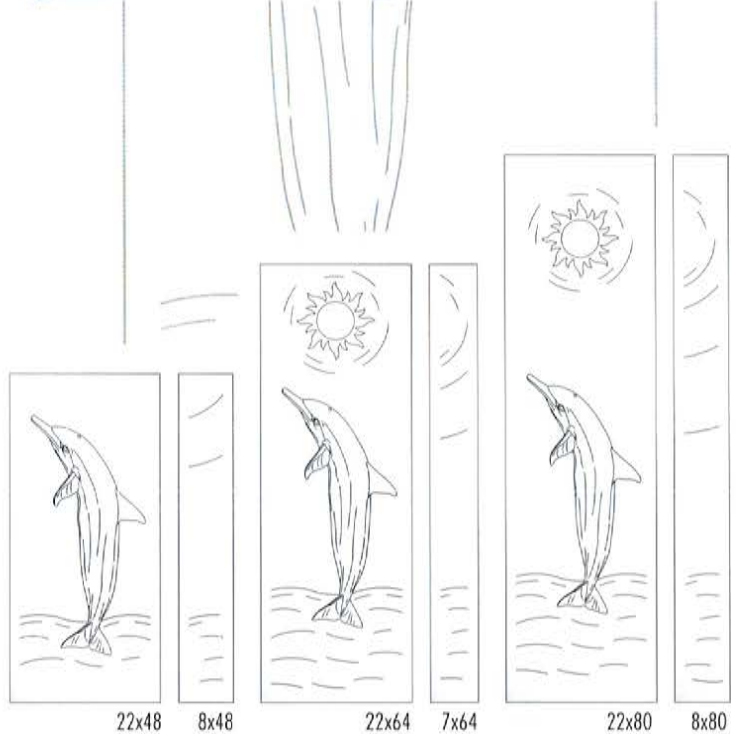

Azurite Glass

All stock sizes available, see pg 51. Custom sizes, Glass colours and Impact option available.

The Limited Edition Glassworks Inc.