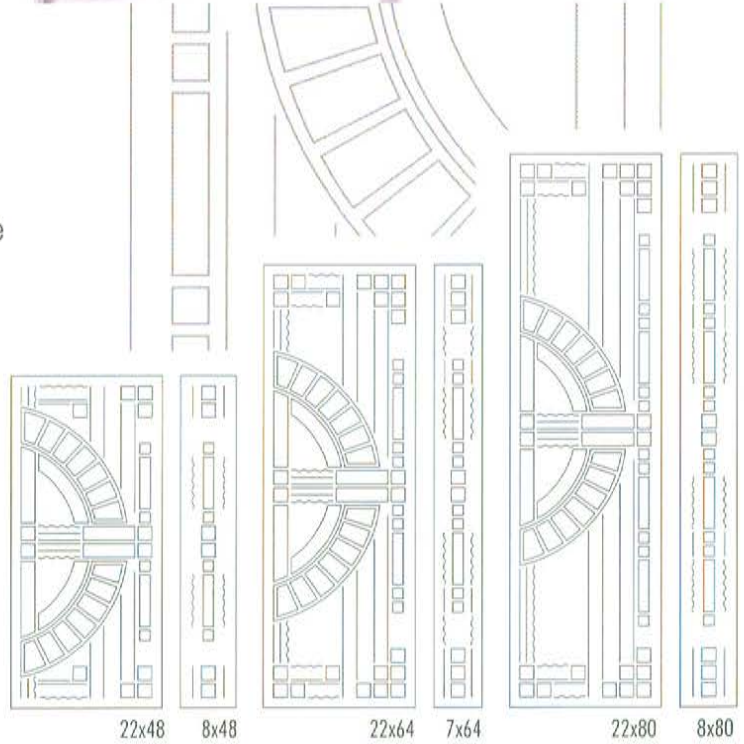

NEW FOR 2010

WOOD-IRON

All stock sizes available, see pg 51. Custom sizes, Glass colours and Impact option available.

The Limited Edition Glassworks Inc.

Colosso Collection

 Champagne Glass

22x48

8x48