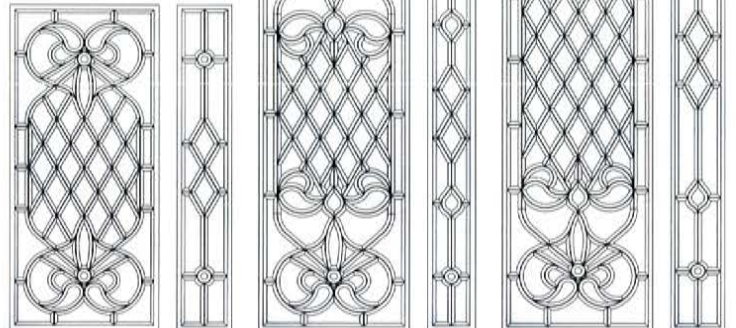

DECORATIVE

Patina (PTN)
GCB

22x48 8x48 22x64 7x64 22x80 8x80

All stock sizes available, see pg 51. Custom sizes, Glass colours and Impact option available.

The Limited Edition Glassworks Inc.

Calabria Collection