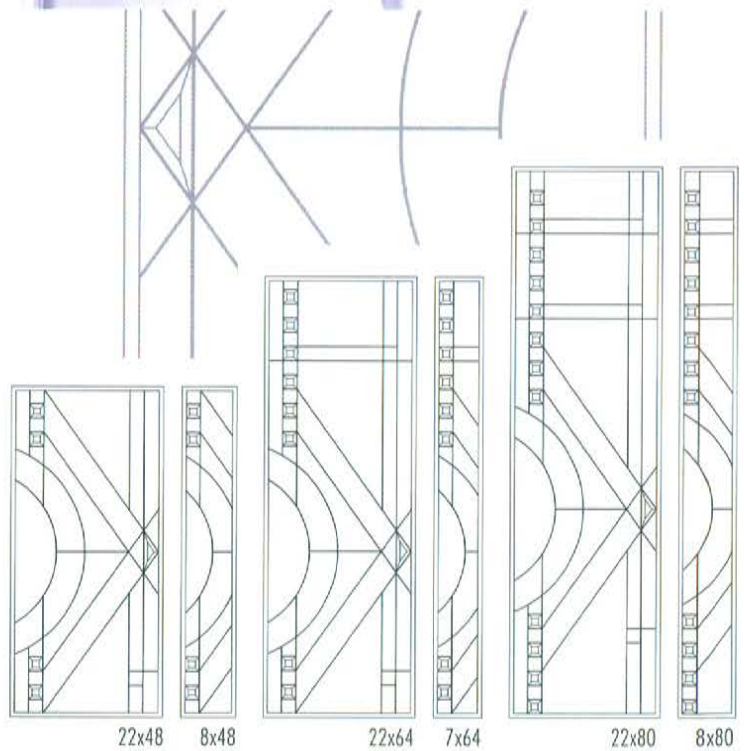

Calabria Collection

DECORATIVE

All stock sizes available, see pg 51. Custom sizes, Glass colours and Impact option available.

The Limited Edition Glassworks Inc.