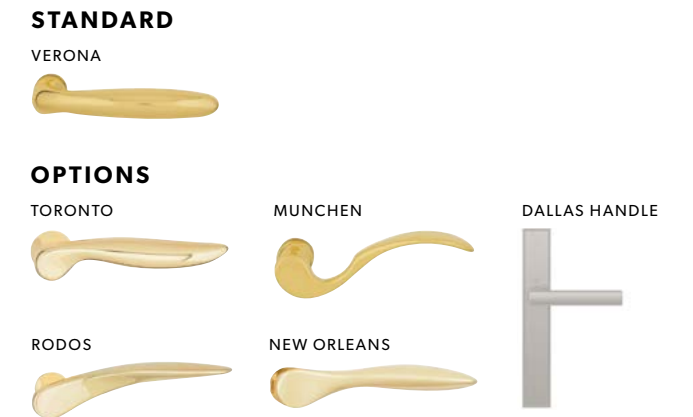

Providing the very best in security, LIBRA is available for both new doors and retrofit applications. Its heavy-duty composition can take a beating, resisting everything from storm damage to attempted break-ins with anti-drill and anti-break protection. It's the smart lock for homes, resorts, offices, and more.

Ingenious Door Hardware

OTHER FINISH OPTIONS AVAILABLE

Bi-Fold: White, Light Bronze, Brushed Nickel

Lift & Slide Classic Handle: Satin Nickel, Polished Brass, Painted Dark Bronze, Oil Rubbed Bronze

Lift & Slide Flush Handle: Satin Nickel, Satin Brass, Espresso

Pivot: Brushed Satin, Oil Rubbed Bronze

Terrace Door Hardware

OTHER FINISH OPTIONS AVAILABLE

Brushed Chrome, Antique Nickel, Polished Chrome, Satin Nickel, Resista Brass, Matte Black, Pure White, Rustic Umber

Estate Sliding Glass / Entrance Door Lever Hardware

Estate Entrance Evolved Hardware

Exclusive Touch-to-Open Technology for Estate Entrances by WinDoor lets you gain entry to your home with your phone, lock and unlock your door with your fingertip, allow access remotely, and share digital keys.