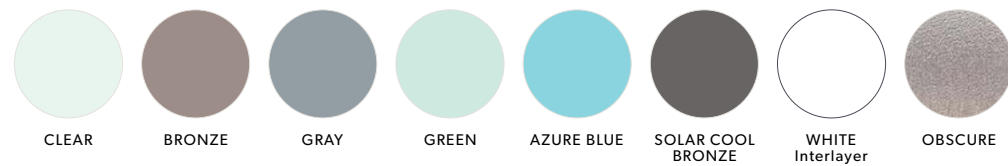

ALL handle colors will match the frame color, or choose from the options below.

BY-PASS FLUSH PULL

ALUMINUM HANDLE

Exterior Interior

8" long
Optional Interior and Exterior

The flip-out edge pulls out for easy closing.

All handle colors come in our standard colors, which will match the frame color unless custom colors are requested.

Glass Tints

Glass tint colors may not be accurate representations.

GLASS OPTIONS

- Large variance of colors
- Available in Low-E
- Insulated (Includes airspace for energy efficiency)
- Single Glazed