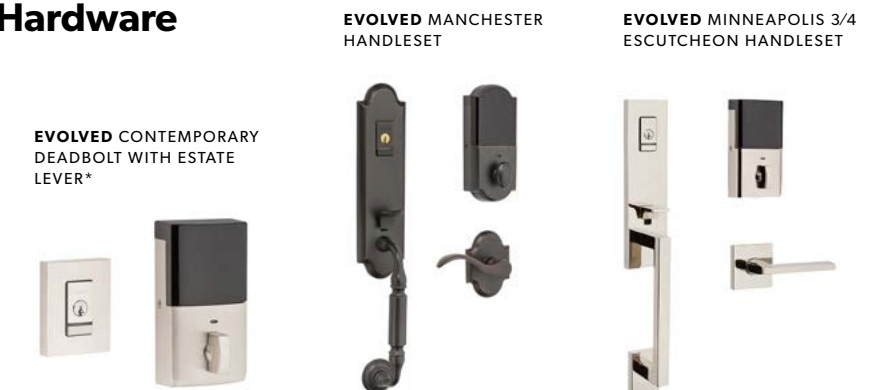

HARDWARE

LIBRA

LIBRA is the innovative system developed and created by ISEO for electronic access control. With an incorporated credential reader standard, LIBRA allows you to unlock your door on your terms – using cards, RFID tag, or your mobile phone.

Providing the very best in security, LIBRA is available for both new doors and retrofit applications. Its heavy-duty composition can take a beating, resisting everything from storm damage to attempted break-ins with anti-drill and anti-break protection. It's the smart lock for homes, resorts, offices, and more.

Ingenious Door Hardware

OTHER FINISH OPTIONS AVAILABLE

Bi-Fold: White, Light Bronze, Brushed Nickel

Lift & Slide Classic Handle: Satin Nickel, Polished Brass, Painted Dark Bronze, Oil Rubbed Bronze

Lift & Slide Flush Handle: Satin Nickel, Satin Brass, Espresso

Pivot: Brushed Satin, Oil Rubbed Bronze

Terrace Door Hardware

OTHER FINISH OPTIONS AVAILABLE

Brushed Chrome, Antique Nickel, Polished Chrome, Satin Nickel, Resista Brass, Matte Black, Pure White, Rustic Umber

Estate Sliding Glass / Entrance Door Lever Hardware

Estate Entrance Evolved Hardware

Exclusive Touch-to-Open Technology for Estate Entrances by WinDoor lets you gain entry to your home with your phone, lock and unlock your door with your fingertip, allow access remotely, and share digital keys.

*Satin Nickel PVD finish only